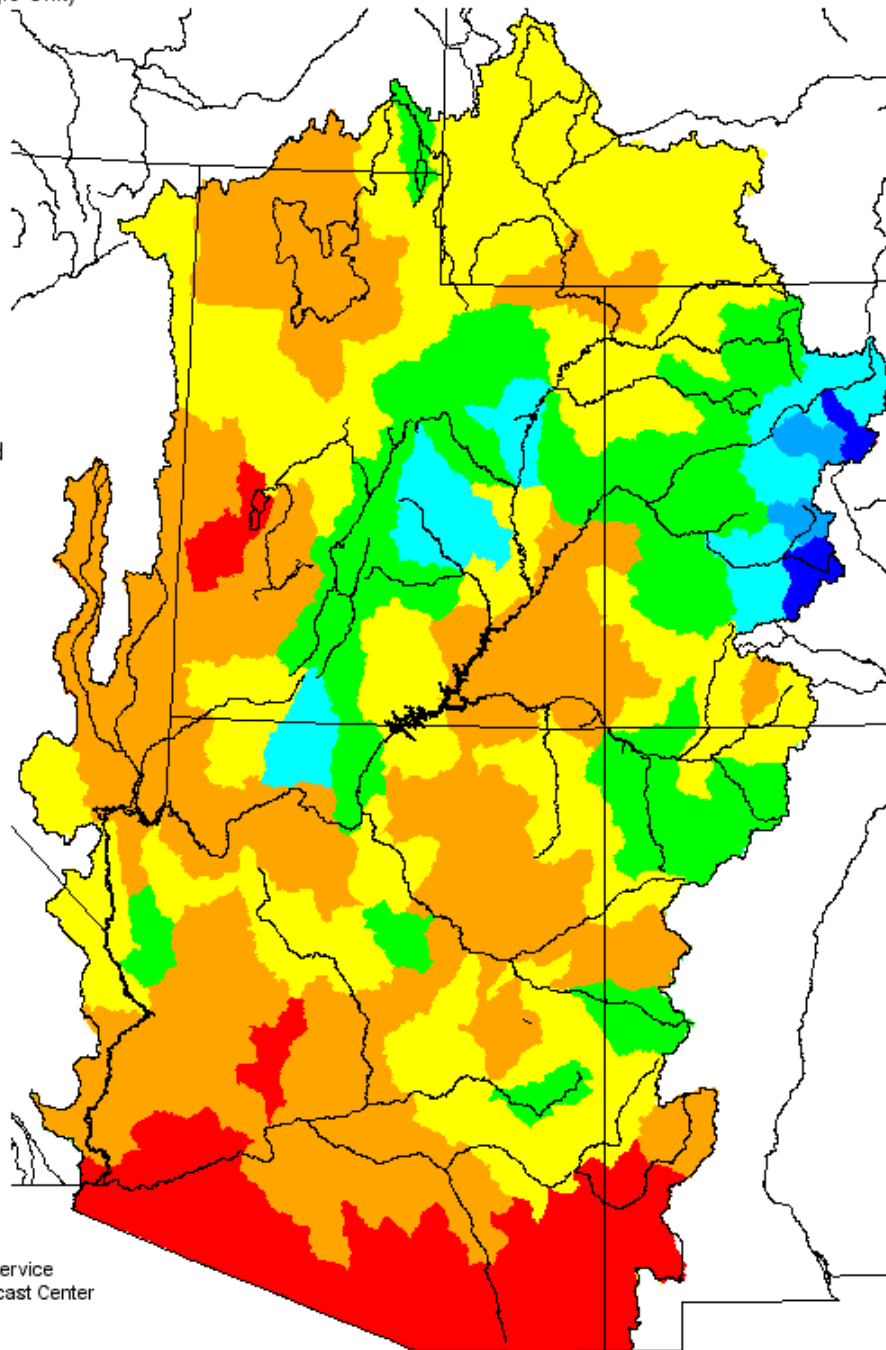

Monthly Precipitation for November 2002

(Averaged by Hydrologic Unit)

% Average

Prepared by
NOAA, National Weather Service
Colorado Basin River Forecast Center
Salt Lake City, Utah
www.cbrfc.noaa.gov