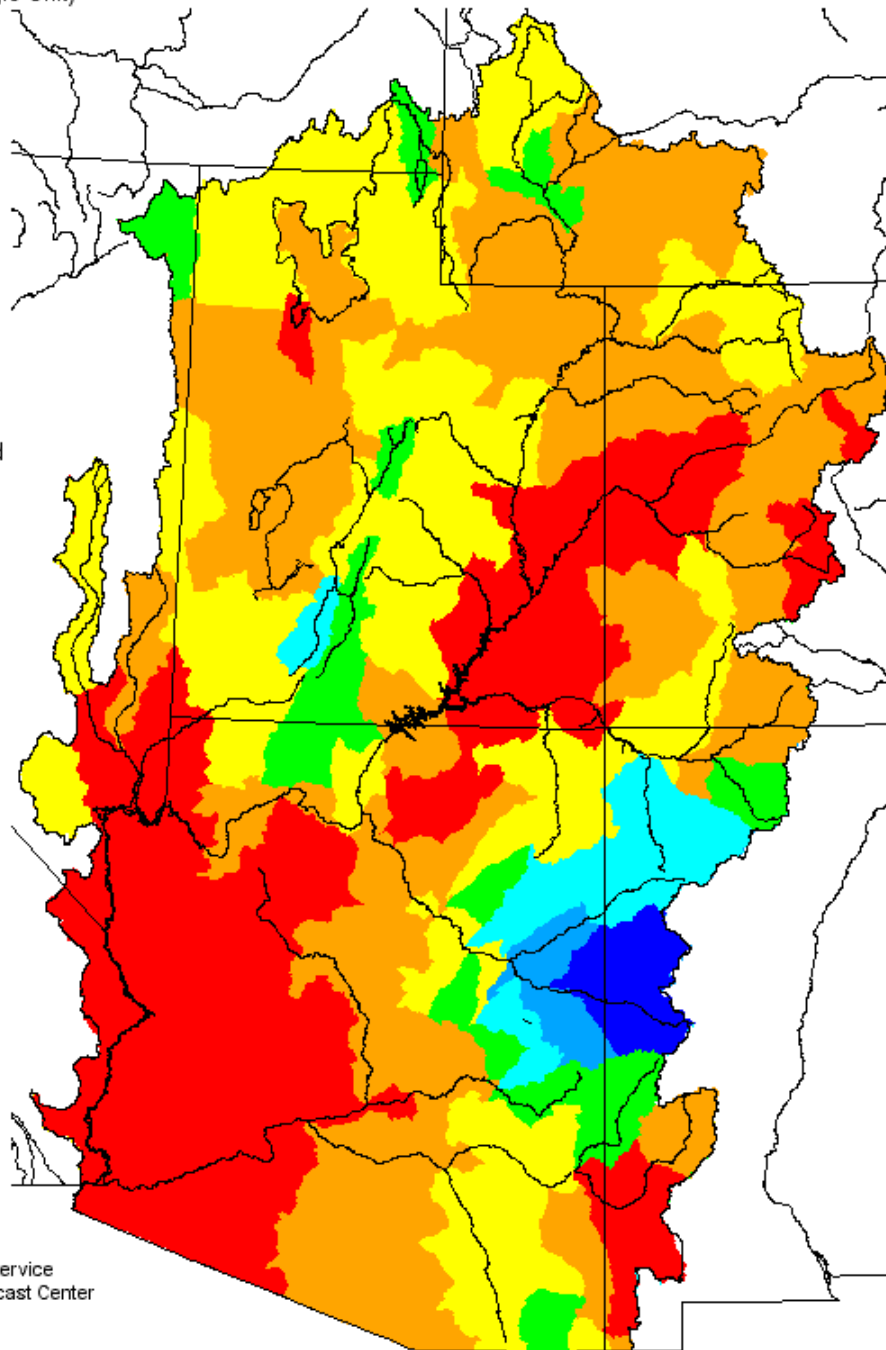

(Averaged by Hydrologic Unit)

% Average

Prepared by
NOAA, National Weather Service
Colorado Basin River Forecast Center
Salt Lake City, Utah
www.cbrfc.noaa.gov

Monthly Precipitation for December 2002

(Averaged by Hydrologic Unit)

% Average

Prepared by
NOAA, National Weather Service
Colorado Basin River Forecast Center
Salt Lake City, Utah
www.cbrfc.noaa.gov

Seasonal Precipitation, October 2002 - December 2002

(Averaged by Hydrologic Unit)