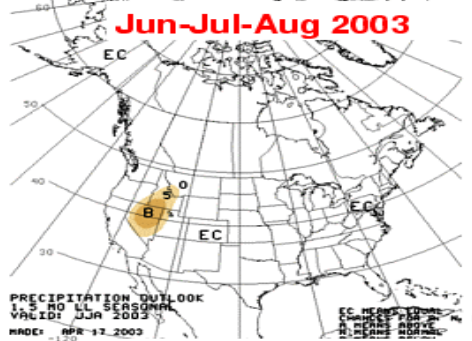

Flaming Gorge

2003 APRIL-JULY FORECASTS

Blue Mesa

2003 APRIL-JULY FORECASTS

Navajo

2003 April - July Forecasts

Lake Powell

2003 April - July Forecasts

Lake Powell

2003	2002	1988	1990	1994
4800	1115	4567	3228	3766
2002	2001	1987	1989	1993
1115	4300	7758	3524	9984

Jun-Jul-Aug 2003

Jul-Aug-Sep 2003

Aug-Sep-Oct 2003

Sep-Oct-Nov 2003

Oct-Nov-Dec 2003

Nov-Dec-Jan 2003-04