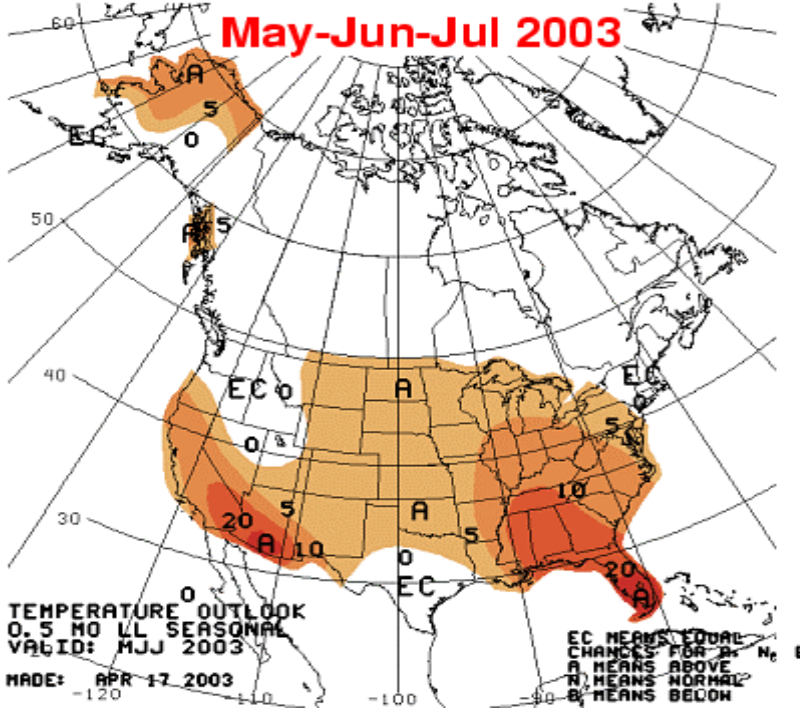

Flaming Gorge

2003 APRIL-JULY FORECASTS

Blue Mesa

2003 APRIL-JULY FORECASTS

Navajo

2003 April - July Forecasts

Lake Powell

2003 April - July Forecasts

Lake Powell

2003	2002	1988	1990	1994
4800	1115	4567	3228	3766
2002	2001	1987	1989	1993
1115	4300	7758	3524	9984

Jun-Jul-Aug 2003

Jul-Aug-Sep 2003

Aug-Sep-Oct 2003

Sep-Oct-Nov 2003

Oct-Nov-Dec 2003

Nov-Dec-Jan 2003-04