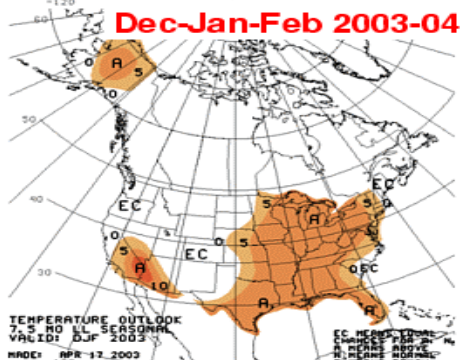

Flaming Gorge

2003 APRIL-JULY FORECASTS

Blue Mesa

2003 APRIL-JULY FORECASTS

Navajo

2003 April - July Forecasts

Lake Powell

2003 April - July Forecasts

Lake Powell

2003	2002	1988	1990	1994
4800	1115	4567	3228	3766
2002	2001	1987	1989	1993
1115	4300	7758	3524	9984

Jun-Jul-Aug 2003

Jul-Aug-Sep 2003

Aug-Sep-Oct 2003

Sep-Oct-Nov 2003

Oct-Nov-Dec 2003

Nov-Dec-Jan 2003-04