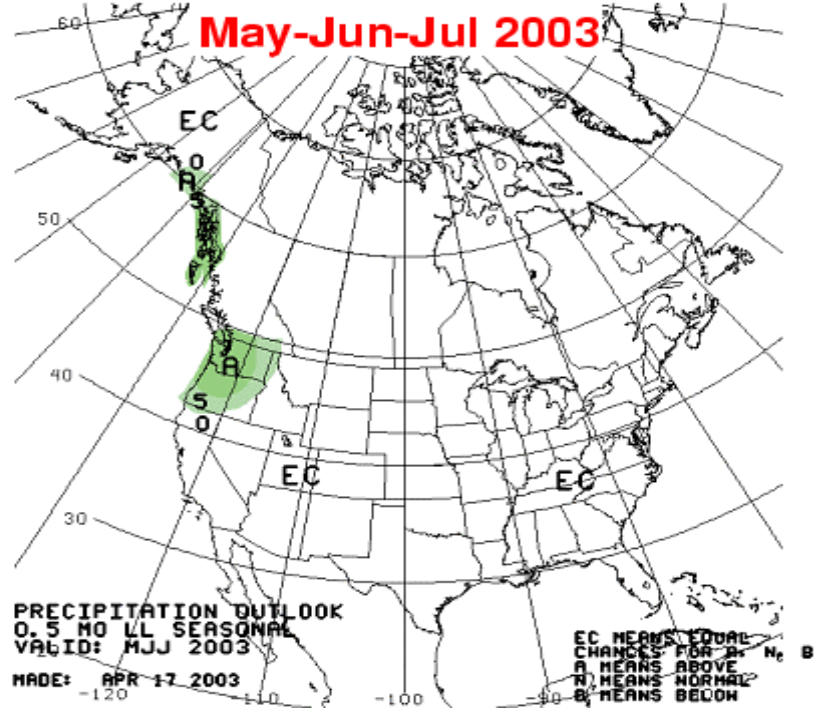

Flaming Gorge

2003 APRIL-JULY FORECASTS

Blue Mesa

2003 APRIL-JULY FORECASTS

Navajo

2003 April - July Forecasts

Lake Powell

2003 April - July Forecasts

Lake Powell

2003	2002	1988	1990	1994
4800	1115	4567	3228	3766
2002	2001	1987	1989	1993
1115	4300	7758	3524	9984

Jun-Jul-Aug 2003

Jul-Aug-Sep 2003

Aug-Sep-Oct 2003

Sep-Oct-Nov 2003

Oct-Nov-Dec 2003

Nov-Dec-Jan 2003-04