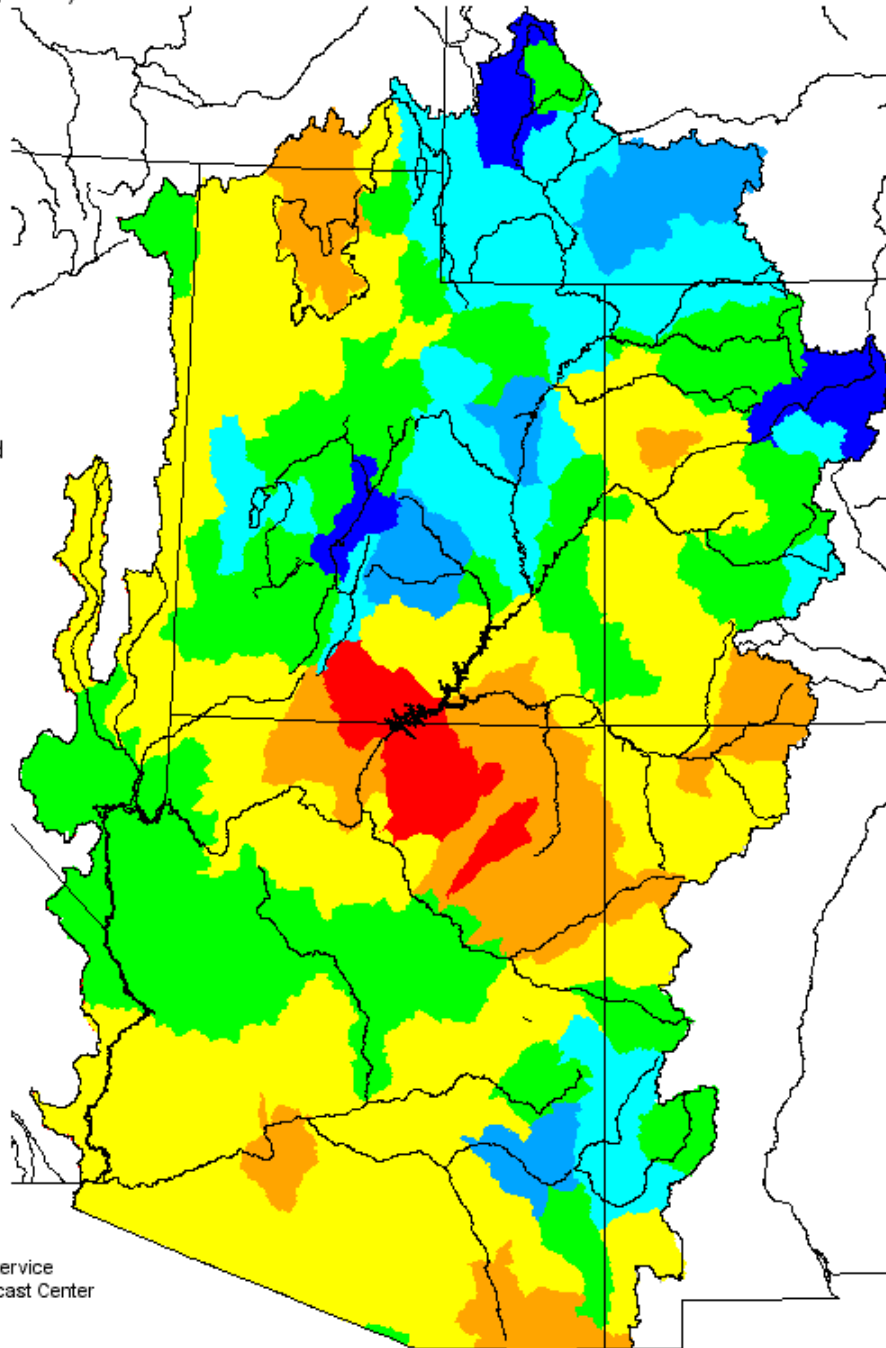

Monthly Precipitation for March 2003

(Averaged by Hydrologic Unit)

% Average

Prepared by
NOAA, National Weather Service
Colorado Basin River Forecast Center
Salt Lake City, Utah
www.cbrfc.noaa.gov