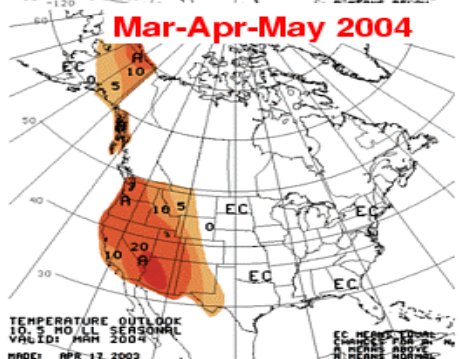

Flaming Gorge

2003 APRIL-JULY FORECASTS

Blue Mesa

2003 APRIL-JULY FORECASTS

Navajo

2003 April - July Forecasts

Lake Powell

2003 April - July Forecasts

Lake Powell

2003	2002	1988	1990	1994
4800	1115	4567	3228	3766
2002	2001	1987	1989	1993
1115	4300	7758	3524	9984

Jun-Jul-Aug 2003

Jul-Aug-Sep 2003

Aug-Sep-Oct 2003

Sep-Oct-Nov 2003

Oct-Nov-Dec 2003

Nov-Dec-Jan 2003-04