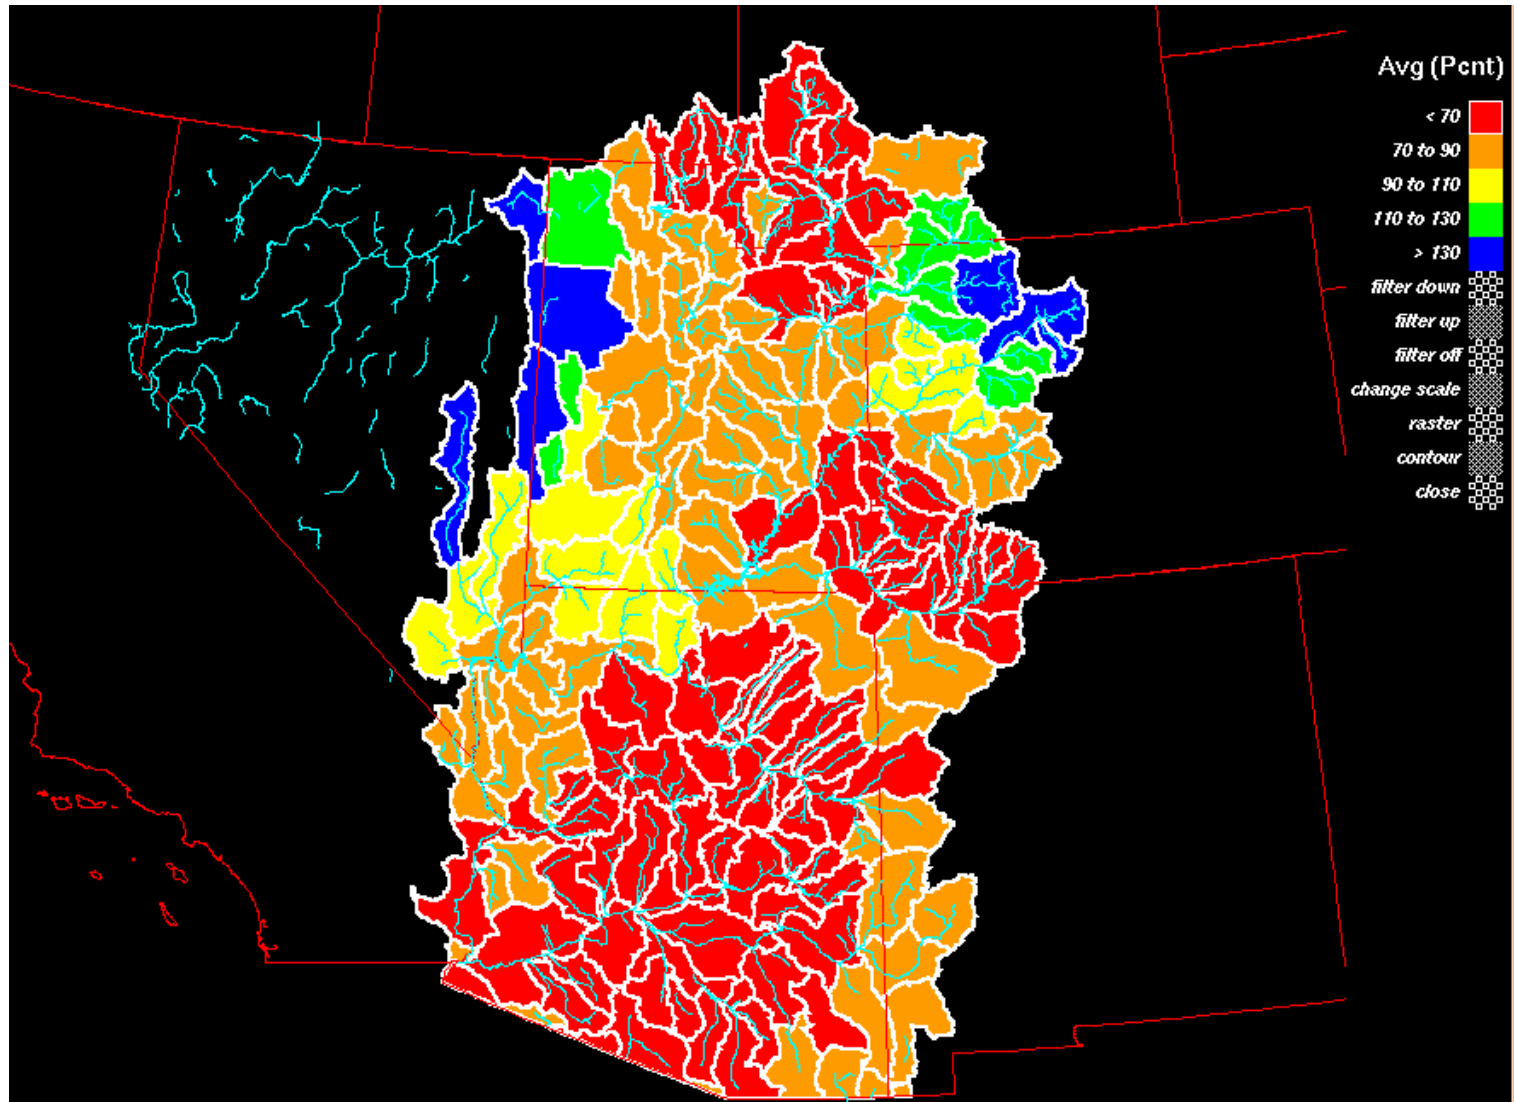

Monthly Percent Average Precipitation 04-2003 Level 4 - Saved