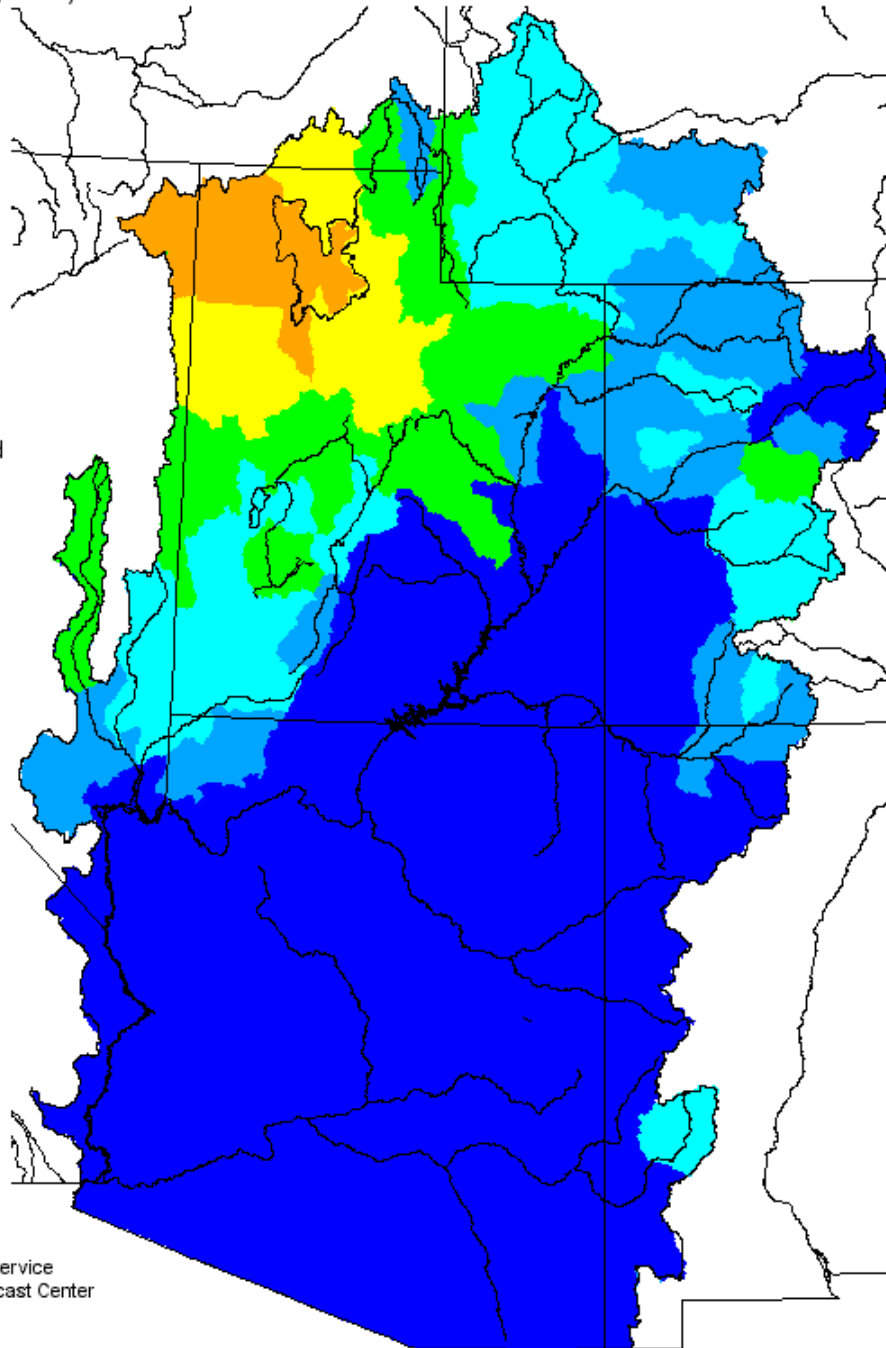

Monthly Precipitation for February 2003

(Averaged by Hydrologic Unit)

% Average