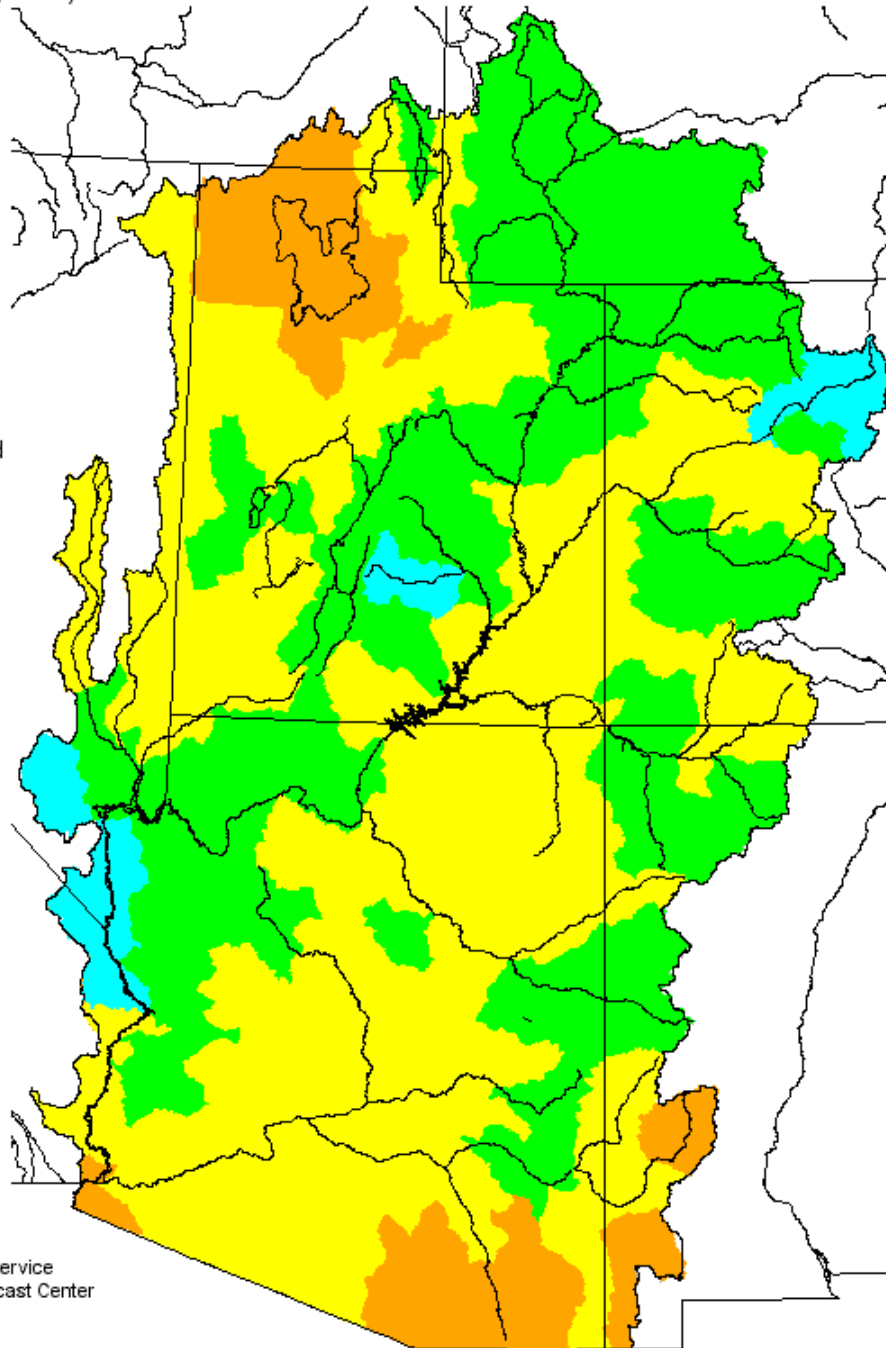

Seasonal Precipitation, October 2002 - March 2003

(Averaged by Hydrologic Unit)

% Average

Prepared by
NOAA, National Weather Service
Colorado Basin River Forecast Center
Salt Lake City, Utah
www.cbrfc.noaa.gov