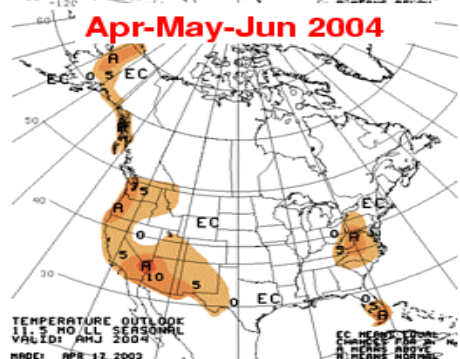

Flaming Gorge

2003 APRIL-JULY FORECASTS

Blue Mesa

2003 APRIL-JULY FORECASTS

Navajo

2003 April - July Forecasts

Lake Powell

2003 April - July Forecasts

Lake Powell

2003	2002	1988	1990	1994
4800	1115	4567	3228	3766
2002	2001	1987	1989	1993
1115	4300	7758	3524	9984

Jun-Jul-Aug 2003

Jul-Aug-Sep 2003

Aug-Sep-Oct 2003

Sep-Oct-Nov 2003

Oct-Nov-Dec 2003

Nov-Dec-Jan 2003-04