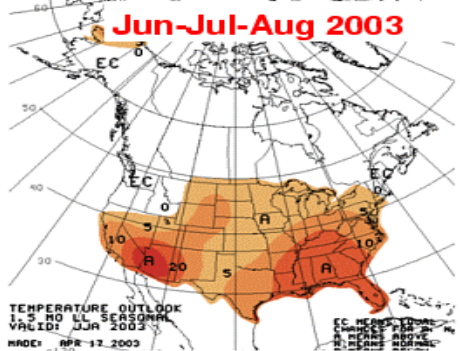

Flaming Gorge

2003 APRIL-JULY FORECASTS

Blue Mesa

2003 APRIL-JULY FORECASTS

Navajo

2003 April - July Forecasts

Lake Powell

2003 April - July Forecasts

Lake Powell

2003	2002	1988	1990	1994
4800	1115	4567	3228	3766
2002	2001	1987	1989	1993
1115	4300	7758	3524	9984

Jun-Jul-Aug 2003

Jul-Aug-Sep 2003

Aug-Sep-Oct 2003

Sep-Oct-Nov 2003

Oct-Nov-Dec 2003

Nov-Dec-Jan 2003-04