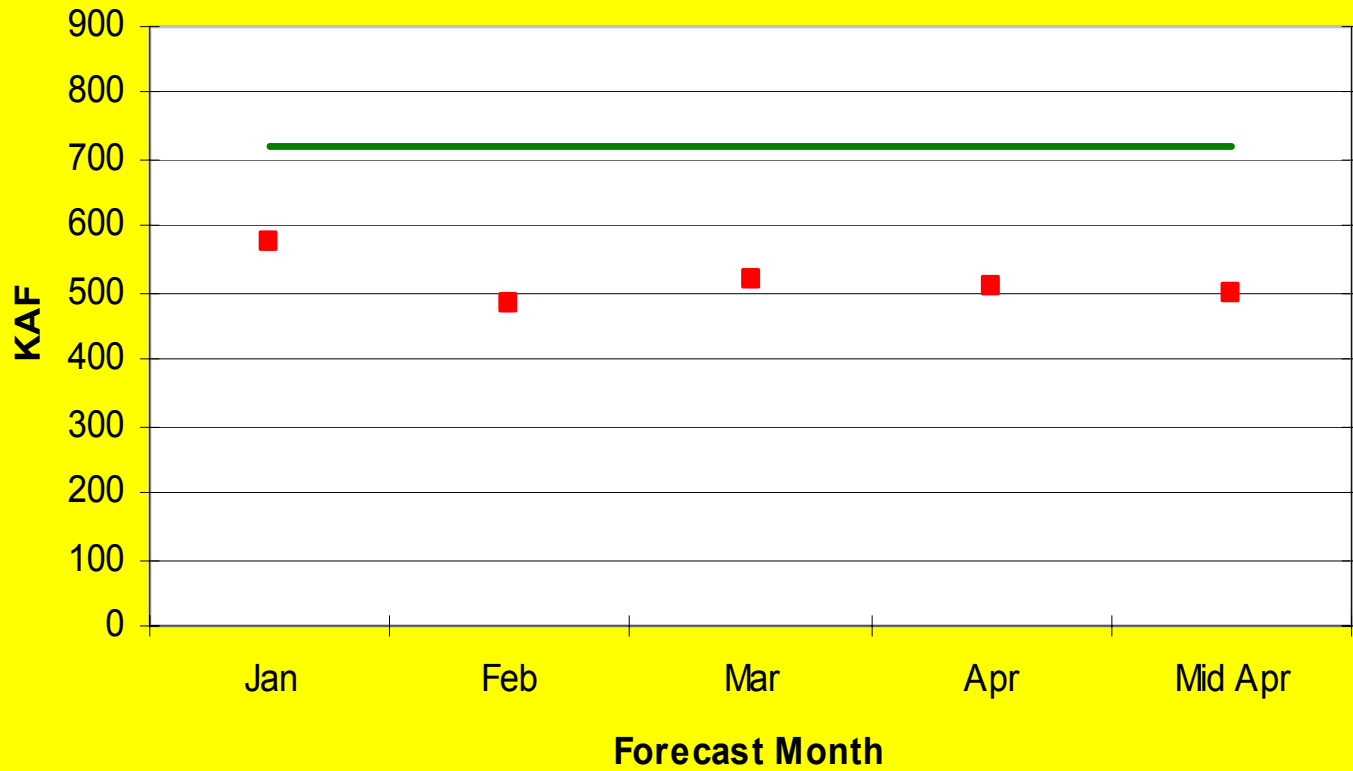

Blue Mesa

2003 APRIL-JULY FORECASTS