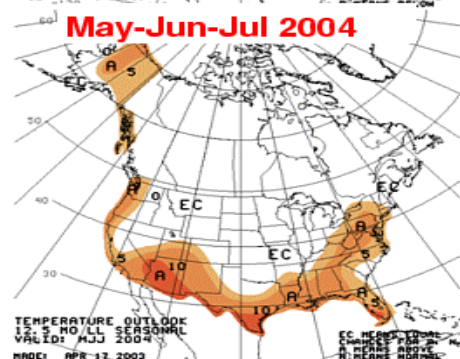

Flaming Gorge

2003 APRIL-JULY FORECASTS

Blue Mesa

2003 APRIL-JULY FORECASTS

Navajo

2003 April - July Forecasts

Lake Powell

2003 April - July Forecasts

Lake Powell

2003	2002	1988	1990	1994
4800	1115	4567	3228	3766
2002	2001	1987	1989	1993
1115	4300	7758	3524	9984

Jun-Jul-Aug 2003

Jul-Aug-Sep 2003

Aug-Sep-Oct 2003

Sep-Oct-Nov 2003

Oct-Nov-Dec 2003

Nov-Dec-Jan 2003-04