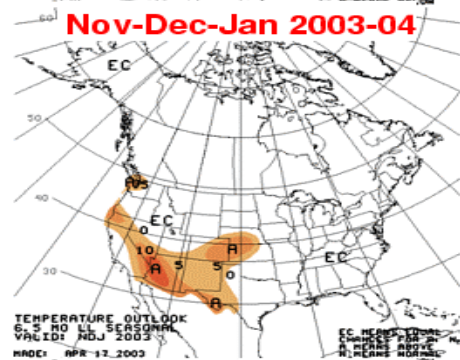

Flaming Gorge

2003 APRIL-JULY FORECASTS

Blue Mesa

2003 APRIL-JULY FORECASTS

Navajo

2003 April - July Forecasts

Lake Powell

2003 April - July Forecasts

Lake Powell

2003	2002	1988	1990	1994
4800	1115	4567	3228	3766
2002	2001	1987	1989	1993
1115	4300	7758	3524	9984

Jun-Jul-Aug 2003

Jul-Aug-Sep 2003

Aug-Sep-Oct 2003

Sep-Oct-Nov 2003

Oct-Nov-Dec 2003

Nov-Dec-Jan 2003-04