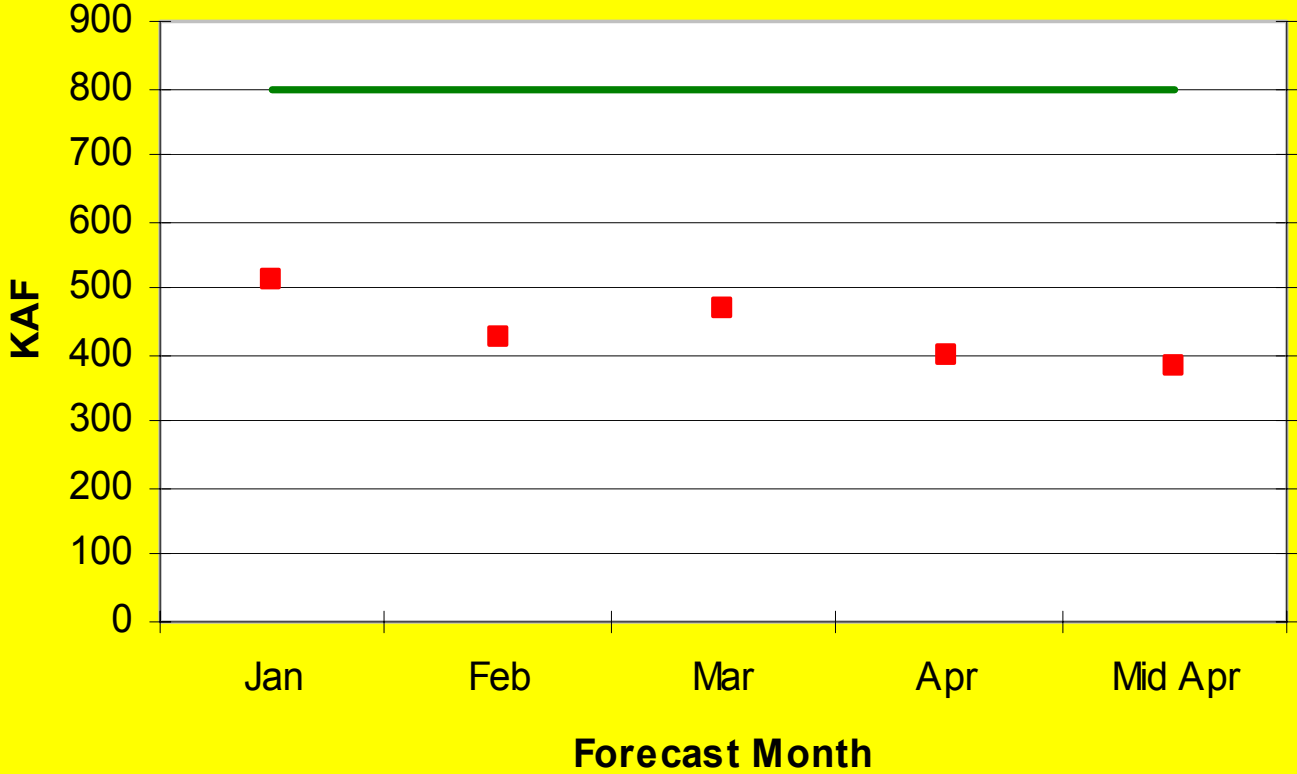

Flaming Gorge

2003 APRIL-JULY FORECASTS

Blue Mesa

2003 APRIL-JULY FORECASTS

Navajo

2003 April - July Forecasts

Lake Powell

2003 April - July Forecasts

Lake Powell

2003	2002	1988	1990	1994
4800	1115	4567	3228	3766
2002	2001	1987	1989	1993
1115	4300	7758	3524	9984

Jun-Jul-Aug 2003

Jul-Aug-Sep 2003

Aug-Sep-Oct 2003

Sep-Oct-Nov 2003

Oct-Nov-Dec 2003

Nov-Dec-Jan 2003-04