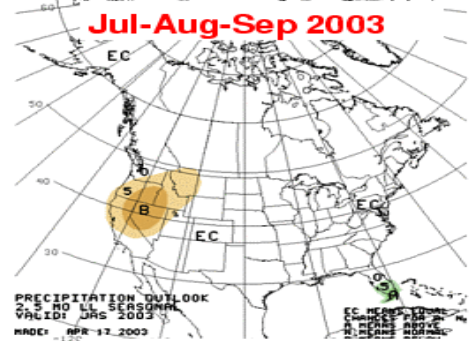

Flaming Gorge

2003 APRIL-JULY FORECASTS

Blue Mesa

2003 APRIL-JULY FORECASTS

Navajo

2003 April - July Forecasts

Lake Powell

2003 April - July Forecasts

Lake Powell

2003	2002	1988	1990	1994
4800	1115	4567	3228	3766
2002	2001	1987	1989	1993
1115	4300	7758	3524	9984

Jun-Jul-Aug 2003

Jul-Aug-Sep 2003

Aug-Sep-Oct 2003

Sep-Oct-Nov 2003

Oct-Nov-Dec 2003

Nov-Dec-Jan 2003-04