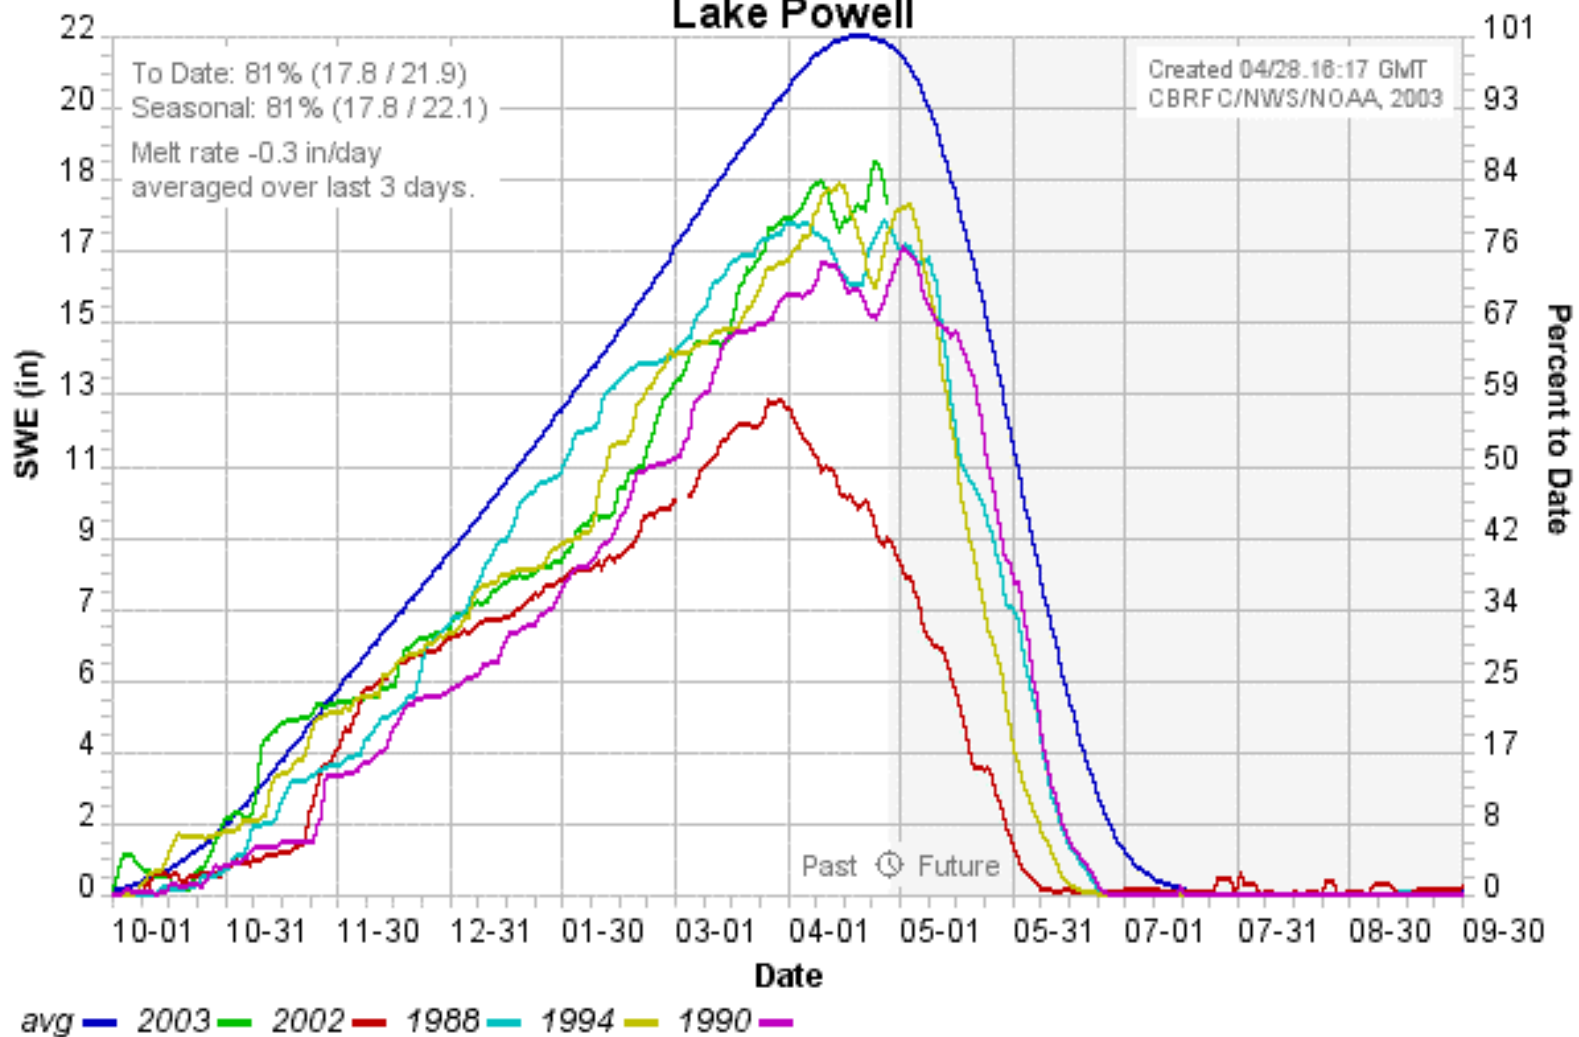

Flaming Gorge

2003 APRIL-JULY FORECASTS

Blue Mesa

2003 APRIL-JULY FORECASTS

Navajo

2003 April - July Forecasts

Lake Powell

2003 April - July Forecasts

Lake Powell

2003	2002	1988	1990	1994
4800	1115	4567	3228	3766
2002	2001	1987	1989	1993
1115	4300	7758	3524	9984

Jun-Jul-Aug 2003

Jul-Aug-Sep 2003

Aug-Sep-Oct 2003

Sep-Oct-Nov 2003

Oct-Nov-Dec 2003

Nov-Dec-Jan 2003-04