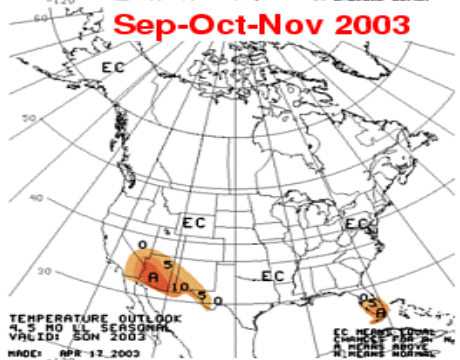

Flaming Gorge

2003 APRIL-JULY FORECASTS

Blue Mesa

2003 APRIL-JULY FORECASTS

Navajo

2003 April - July Forecasts

Lake Powell

2003 April - July Forecasts

Lake Powell

2003	2002	1988	1990	1994
4800	1115	4567	3228	3766
2002	2001	1987	1989	1993
1115	4300	7758	3524	9984

Jun-Jul-Aug 2003

Jul-Aug-Sep 2003

Aug-Sep-Oct 2003

Sep-Oct-Nov 2003

Oct-Nov-Dec 2003

Nov-Dec-Jan 2003-04