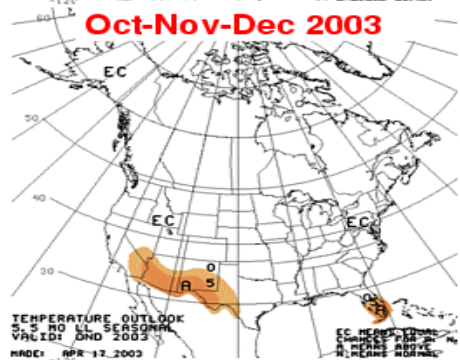

Flaming Gorge

2003 APRIL-JULY FORECASTS

Blue Mesa

2003 APRIL-JULY FORECASTS

Navajo

2003 April - July Forecasts

Lake Powell

2003 April - July Forecasts

Lake Powell

2003	2002	1988	1990	1994
4800	1115	4567	3228	3766
2002	2001	1987	1989	1993
1115	4300	7758	3524	9984

Jun-Jul-Aug 2003

Jul-Aug-Sep 2003

Aug-Sep-Oct 2003

Sep-Oct-Nov 2003

Oct-Nov-Dec 2003

Nov-Dec-Jan 2003-04