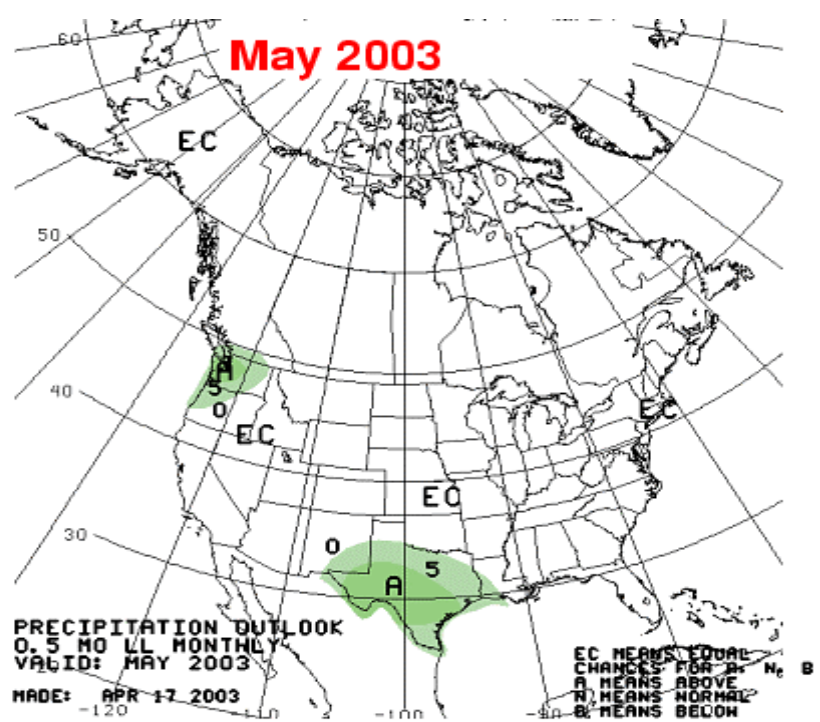

Flaming Gorge

2003 APRIL-JULY FORECASTS

Blue Mesa

2003 APRIL-JULY FORECASTS

Navajo

2003 April - July Forecasts

Lake Powell

2003 April - July Forecasts

Lake Powell

2003	2002	1988	1990	1994
4800	1115	4567	3228	3766
2002	2001	1987	1989	1993
1115	4300	7758	3524	9984

Jun-Jul-Aug 2003

Jul-Aug-Sep 2003

Aug-Sep-Oct 2003

Sep-Oct-Nov 2003

Oct-Nov-Dec 2003

Nov-Dec-Jan 2003-04