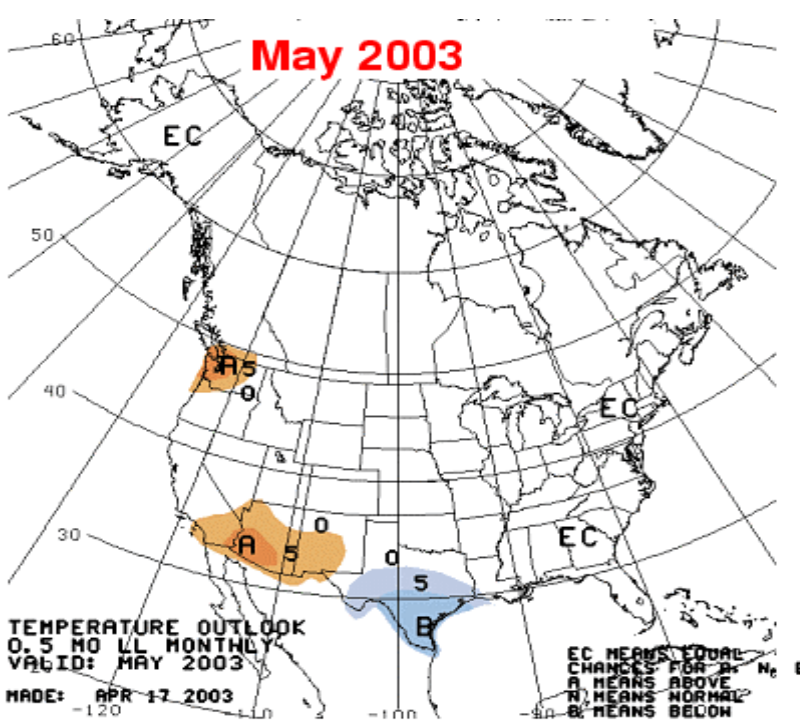

Flaming Gorge

2003 APRIL-JULY FORECASTS

Blue Mesa

2003 APRIL-JULY FORECASTS

Navajo

2003 April - July Forecasts

Lake Powell

2003 April - July Forecasts

Lake Powell

2003	2002	1988	1990	1994
4800	1115	4567	3228	3766
2002	2001	1987	1989	1993
1115	4300	7758	3524	9984

Jun-Jul-Aug 2003

Jul-Aug-Sep 2003

Aug-Sep-Oct 2003

Sep-Oct-Nov 2003

Oct-Nov-Dec 2003

Nov-Dec-Jan 2003-04