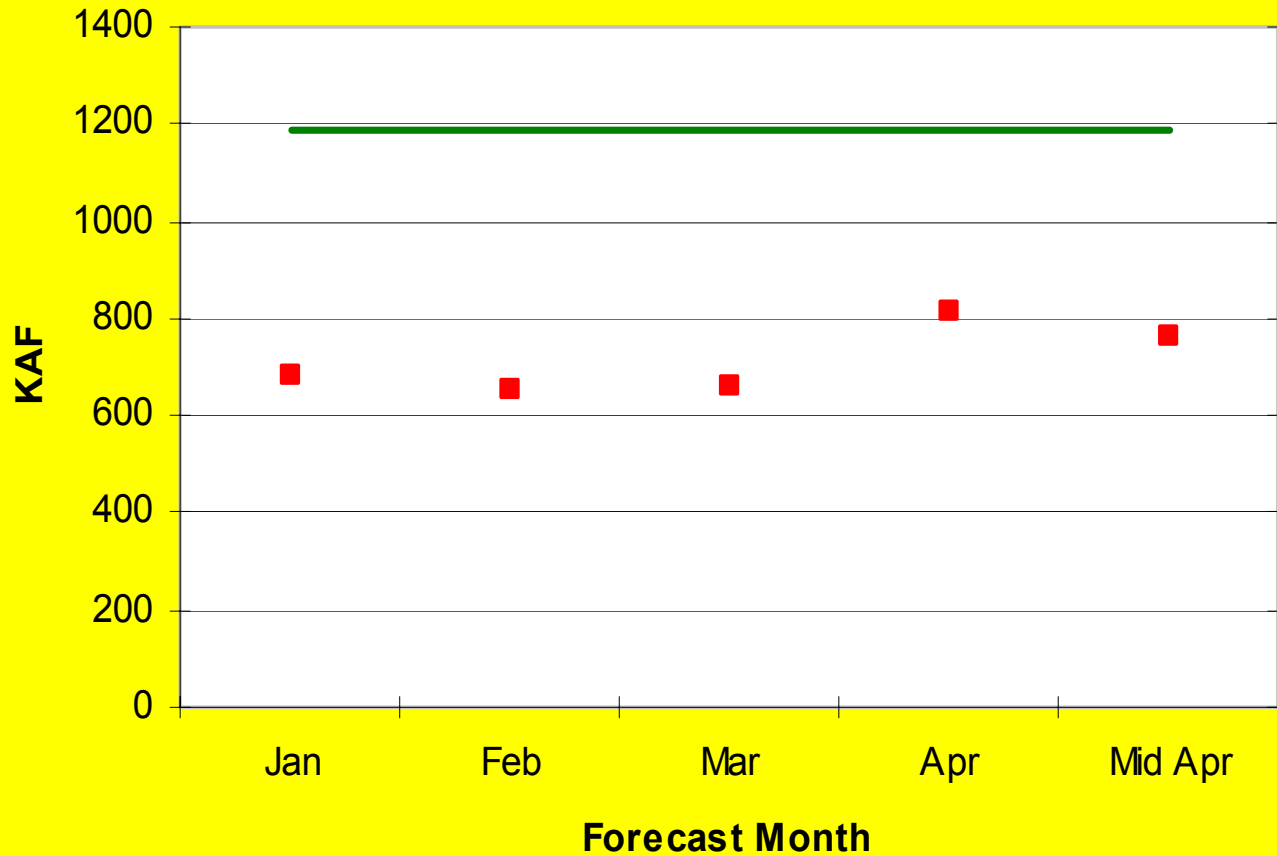

Flaming Gorge

2003 APRIL-JULY FORECASTS