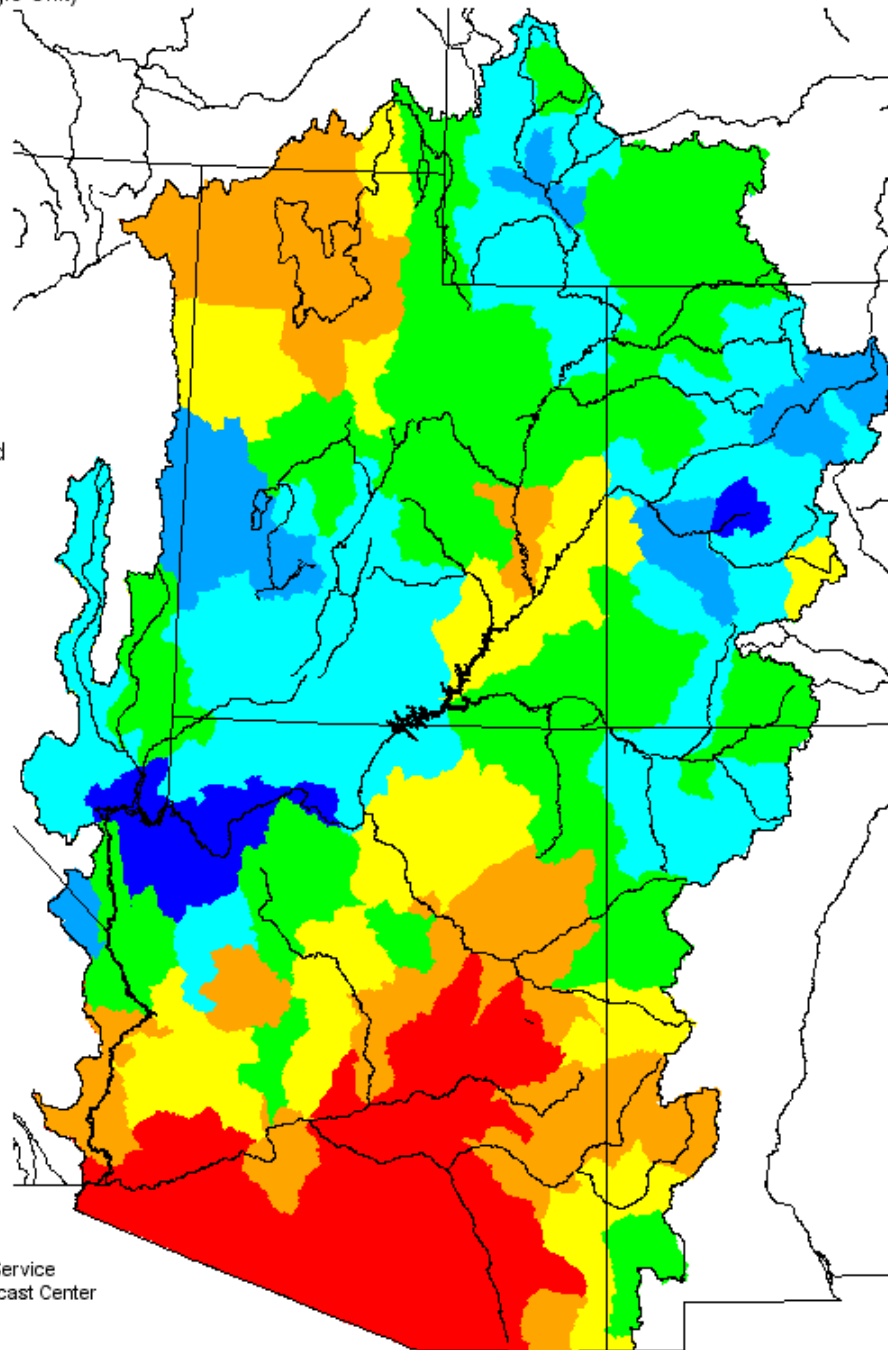

Monthly Precipitation for October 2002

(Averaged by Hydrologic Unit)

% Average

Prepared by
NOAA, National Weather Service
Colorado Basin River Forecast Center
Salt Lake City, Utah
www.cbrfc.noaa.gov

Monthly Precipitation for November 2002

Lake Powell

2003	2002	1988	1990	1994
4800	1115	4567	3228	3766
2002	2001	1987	1989	1993
1115	4300	7758	3524	9984

Jun-Jul-Aug 2003

Jul-Aug-Sep 2003

Aug-Sep-Oct 2003

Sep-Oct-Nov 2003

Oct-Nov-Dec 2003

Nov-Dec-Jan 2003-04