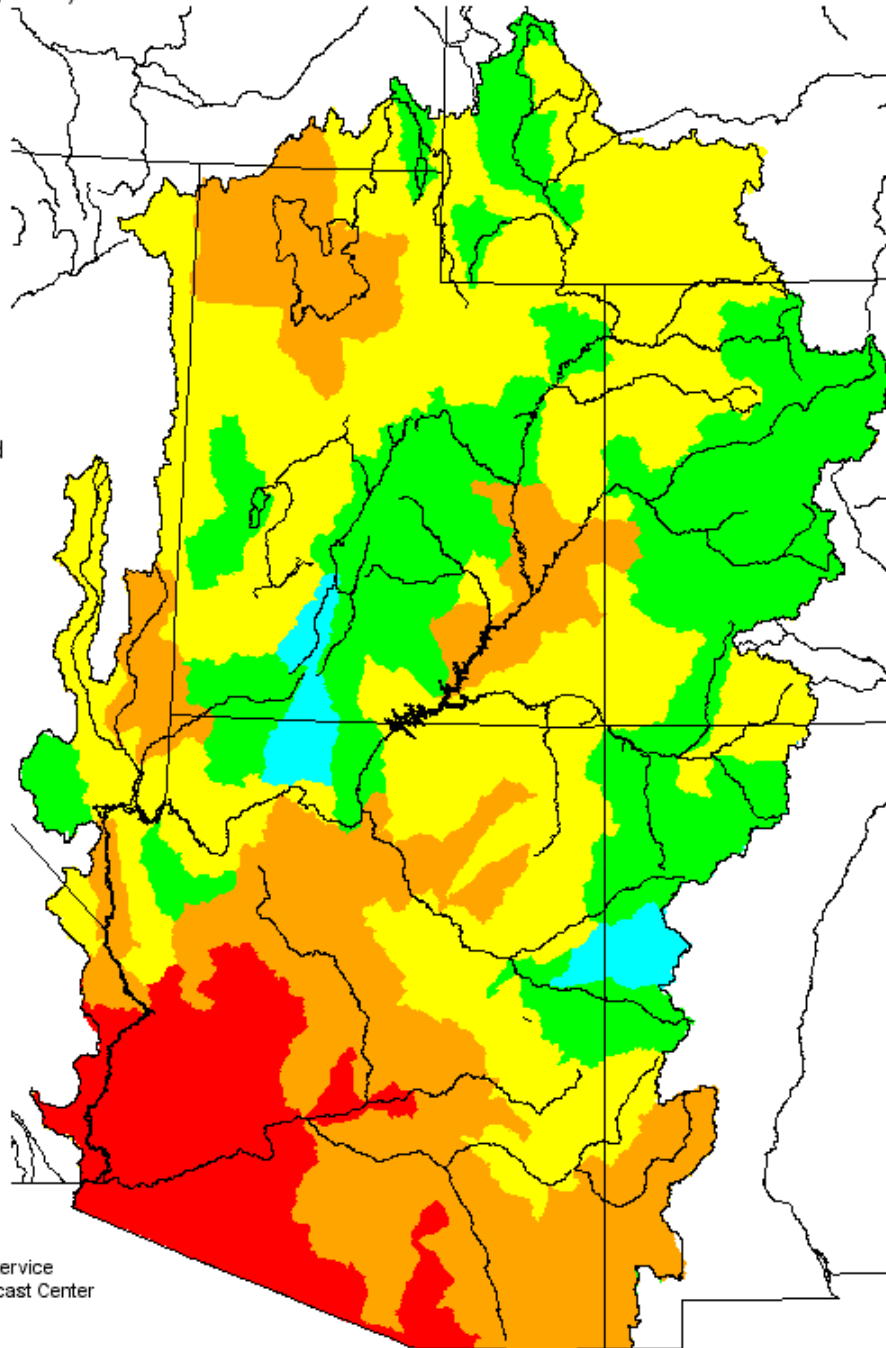

Seasonal Precipitation, October 2002 - December 2002

(Averaged by Hydrologic Unit)

% Average

Prepared by
NOAA, National Weather Service
Colorado Basin River Forecast Center
Salt Lake City, Utah
www.cbrfc.noaa.gov