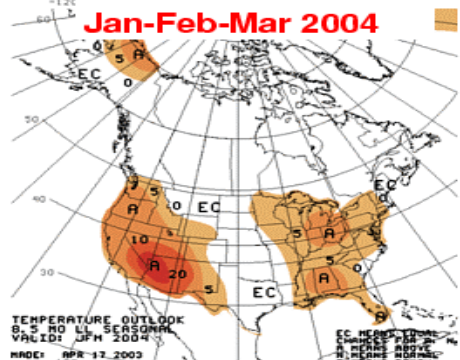

Flaming Gorge

2003 APRIL-JULY FORECASTS

Blue Mesa

2003 APRIL-JULY FORECASTS

Navajo

2003 April - July Forecasts

Lake Powell

2003 April - July Forecasts

Lake Powell

2003	2002	1988	1990	1994
4800	1115	4567	3228	3766
2002	2001	1987	1989	1993
1115	4300	7758	3524	9984

Jun-Jul-Aug 2003

Jul-Aug-Sep 2003

Aug-Sep-Oct 2003

Sep-Oct-Nov 2003

Oct-Nov-Dec 2003

Nov-Dec-Jan 2003-04