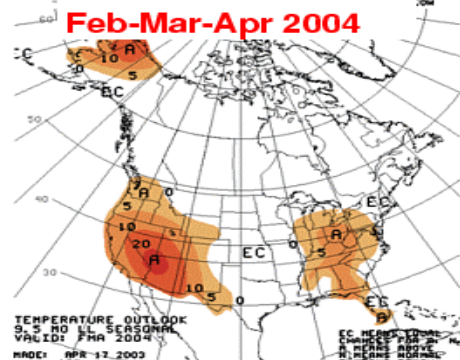

Flaming Gorge

2003 APRIL-JULY FORECASTS

Blue Mesa

2003 APRIL-JULY FORECASTS

Navajo

2003 April - July Forecasts

Lake Powell

2003 April - July Forecasts

Lake Powell

2003	2002	1988	1990	1994
4800	1115	4567	3228	3766
2002	2001	1987	1989	1993
1115	4300	7758	3524	9984

Jun-Jul-Aug 2003

Jul-Aug-Sep 2003

Aug-Sep-Oct 2003

Sep-Oct-Nov 2003

Oct-Nov-Dec 2003

Nov-Dec-Jan 2003-04