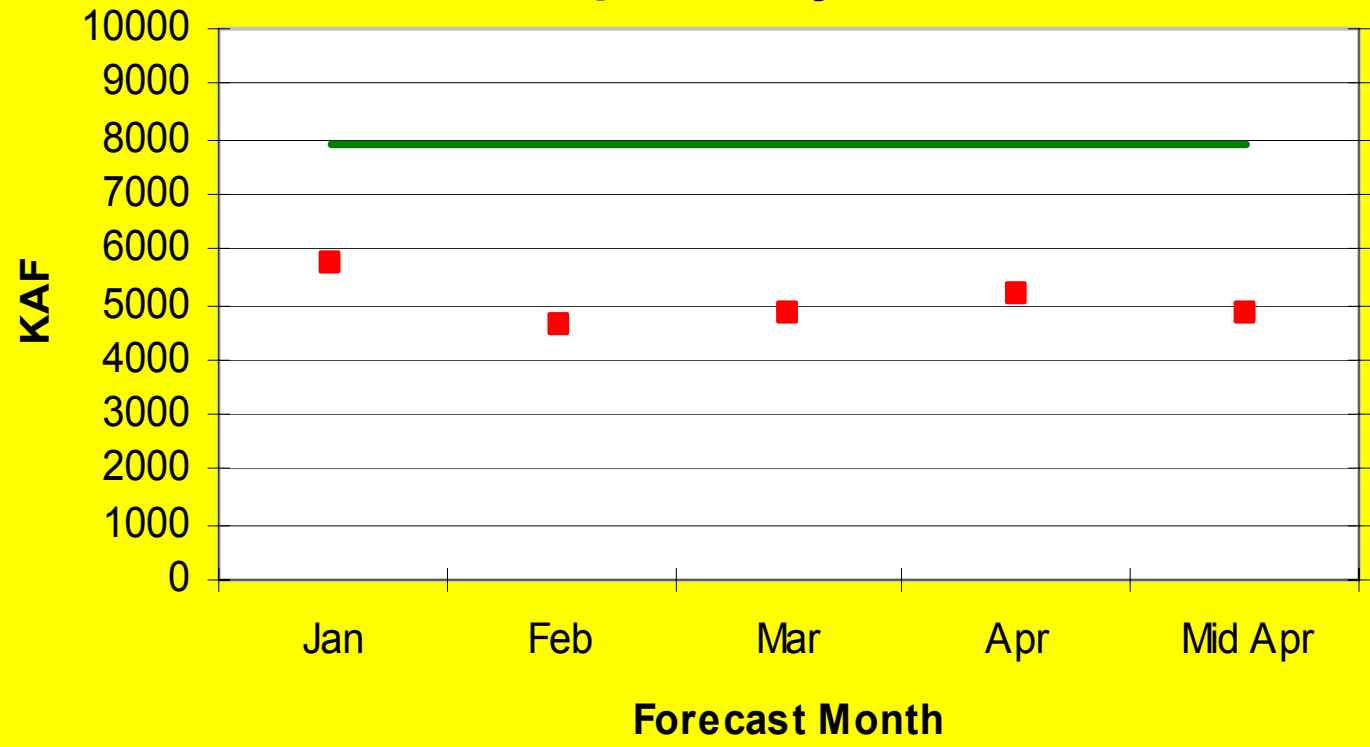

Flaming Gorge

2003 APRIL-JULY FORECASTS

Blue Mesa

2003 APRIL-JULY FORECASTS

Navajo

2003 April - July Forecasts

Lake Powell

2003 April - July Forecasts

Lake Powell

2003	2002	1988	1990	1994
4800	1115	4567	3228	3766
2002	2001	1987	1989	1993
1115	4300	7758	3524	9984

Jun-Jul-Aug 2003

Jul-Aug-Sep 2003

Aug-Sep-Oct 2003

Sep-Oct-Nov 2003

Oct-Nov-Dec 2003

Nov-Dec-Jan 2003-04