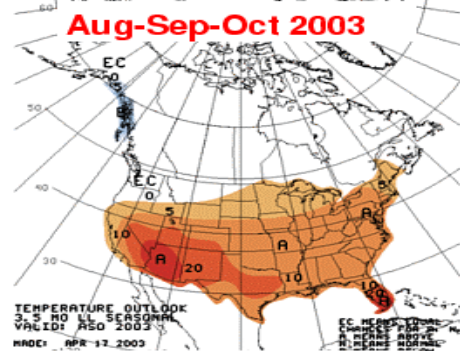

Flaming Gorge

2003 APRIL-JULY FORECASTS

Blue Mesa

2003 APRIL-JULY FORECASTS

Navajo

2003 April - July Forecasts

Lake Powell

2003 April - July Forecasts

Lake Powell

2003	2002	1988	1990	1994
4800	1115	4567	3228	3766
2002	2001	1987	1989	1993
1115	4300	7758	3524	9984

Jun-Jul-Aug 2003

Jul-Aug-Sep 2003

Aug-Sep-Oct 2003

Sep-Oct-Nov 2003

Oct-Nov-Dec 2003

Nov-Dec-Jan 2003-04