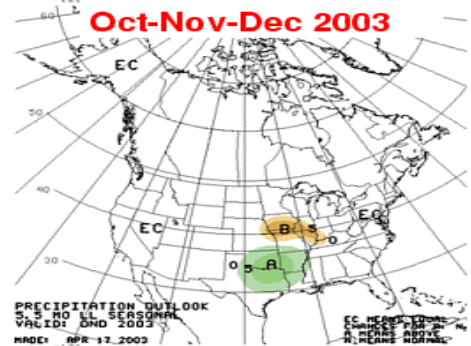

Flaming Gorge

2003 APRIL-JULY FORECASTS

Blue Mesa

2003 APRIL-JULY FORECASTS

Navajo

2003 April - July Forecasts

Lake Powell

2003 April - July Forecasts

Lake Powell

2003	2002	1988	1990	1994
4800	1115	4567	3228	3766
2002	2001	1987	1989	1993
1115	4300	7758	3524	9984

Jun-Jul-Aug 2003

Jul-Aug-Sep 2003

Aug-Sep-Oct 2003

Sep-Oct-Nov 2003

Oct-Nov-Dec 2003

Nov-Dec-Jan 2003-04