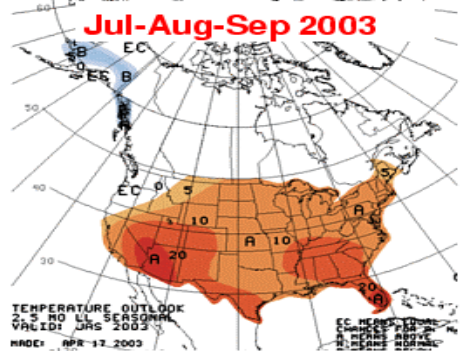

Flaming Gorge

2003 APRIL-JULY FORECASTS

Blue Mesa

2003 APRIL-JULY FORECASTS

Navajo

2003 April - July Forecasts

Lake Powell

2003 April - July Forecasts

Lake Powell

2003	2002	1988	1990	1994
4800	1115	4567	3228	3766
2002	2001	1987	1989	1993
1115	4300	7758	3524	9984

Jun-Jul-Aug 2003

Jul-Aug-Sep 2003

Aug-Sep-Oct 2003

Sep-Oct-Nov 2003

Oct-Nov-Dec 2003

Nov-Dec-Jan 2003-04