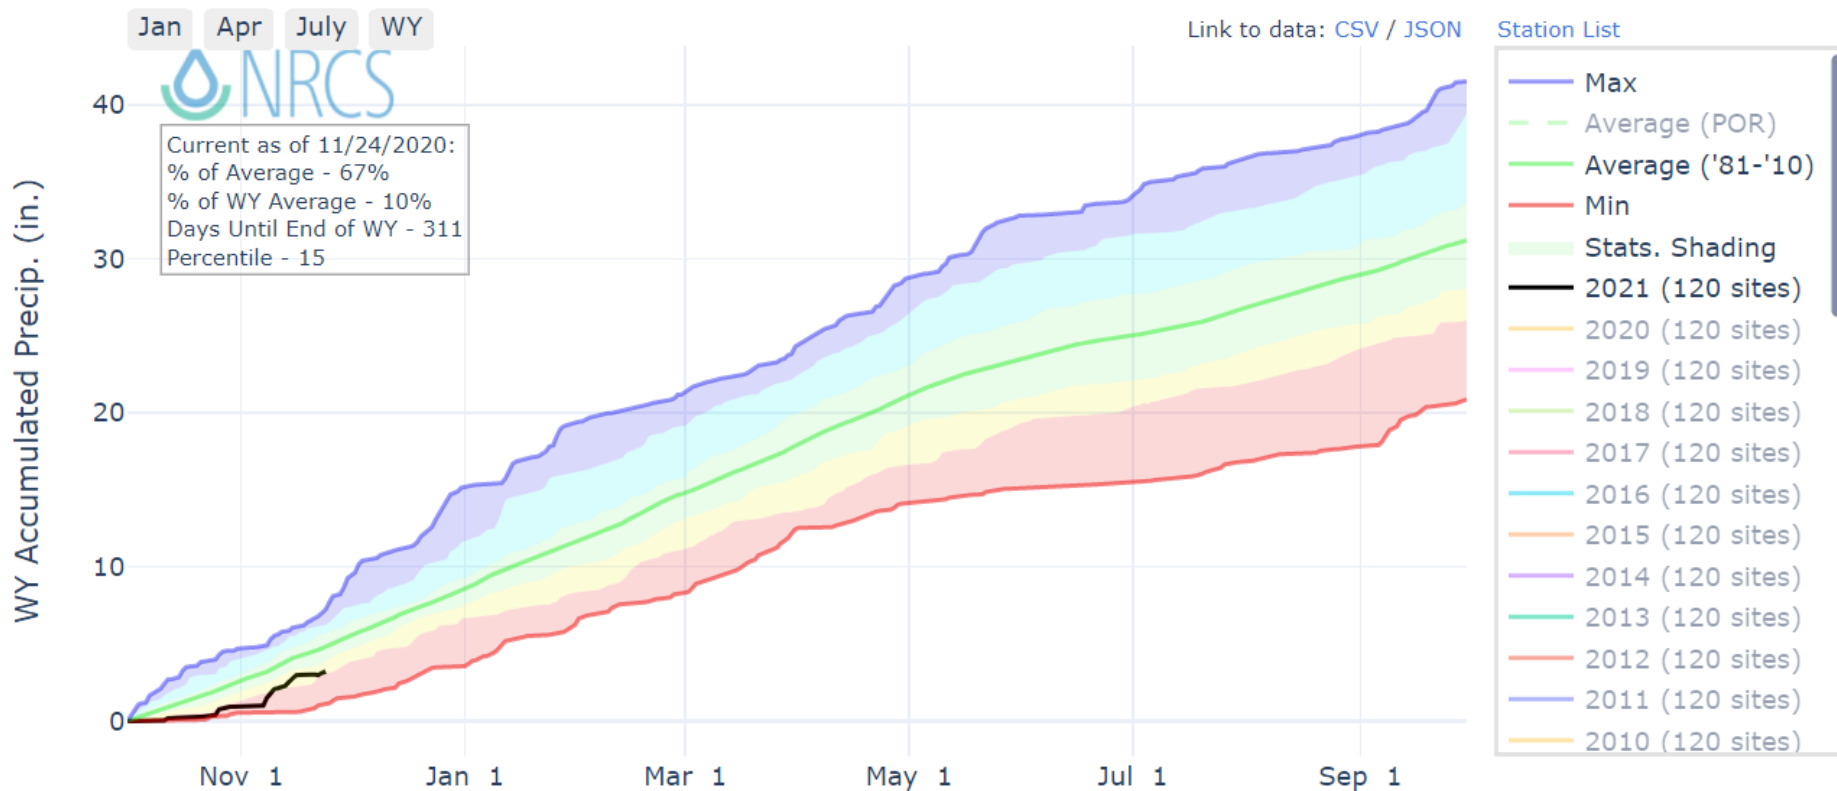

PRECIPITATION IN UPPER COLORADO REGION

SNOW WATER EQUIVALENT IN UPPER COLORADO REGION