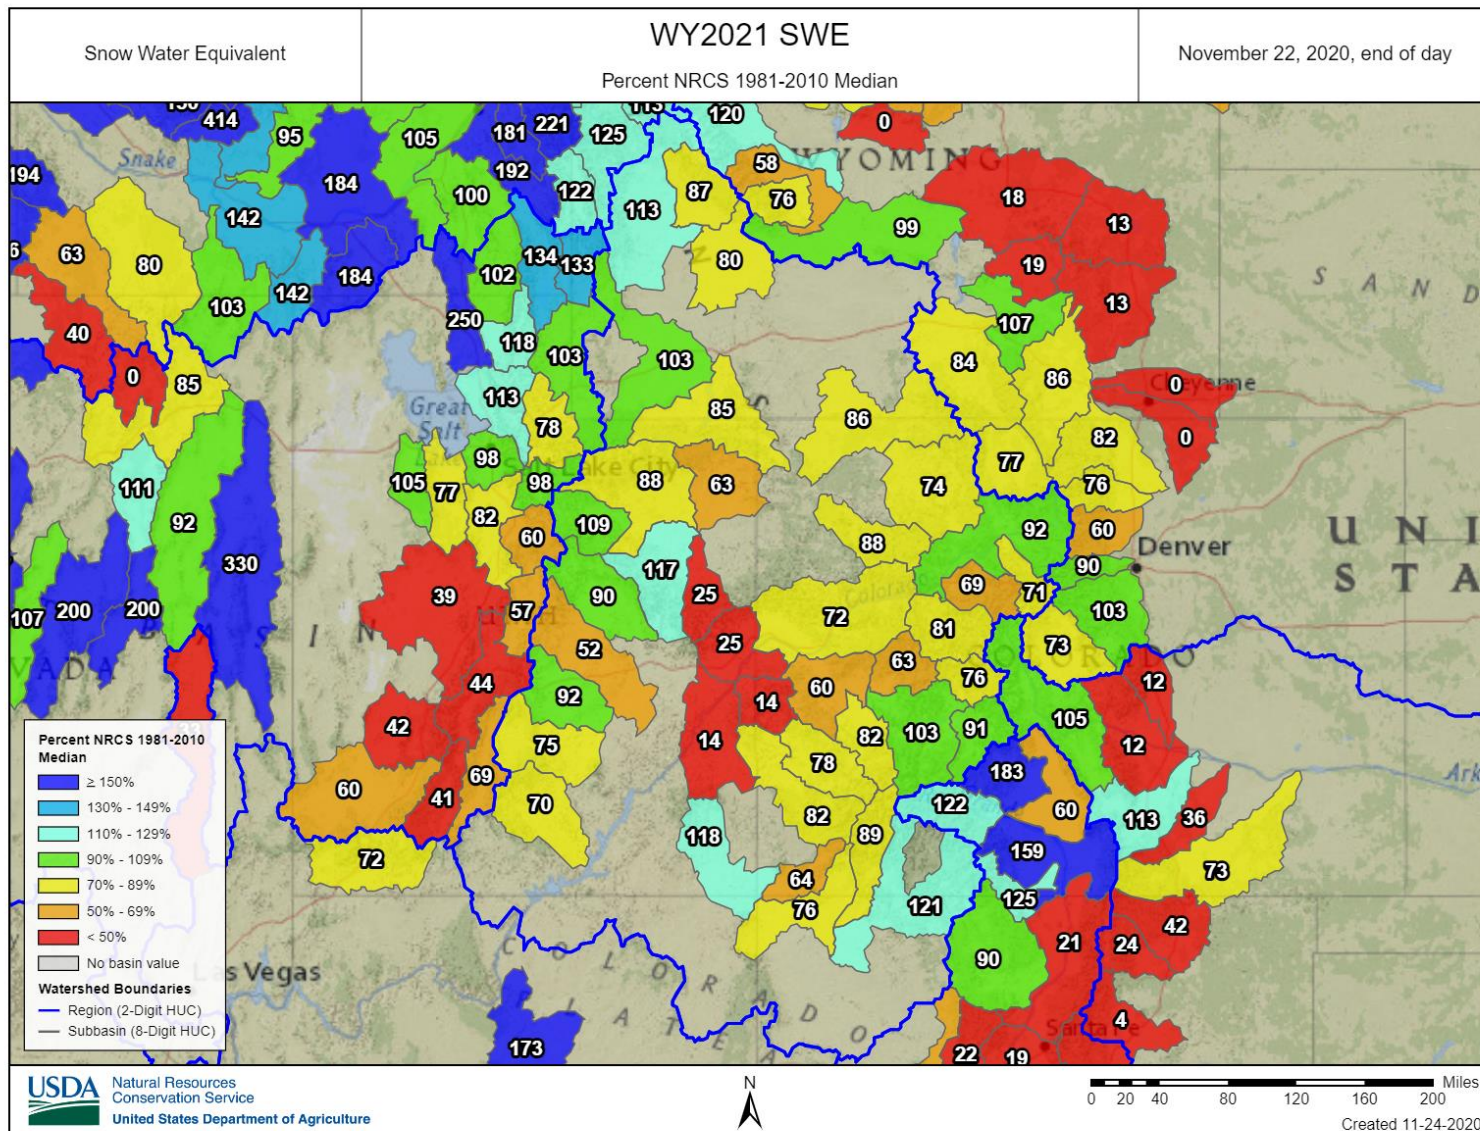

PRECIPITATION IN UPPER COLORADO REGION

SNOW WATER EQUIVALENT IN UPPER COLORADO REGION