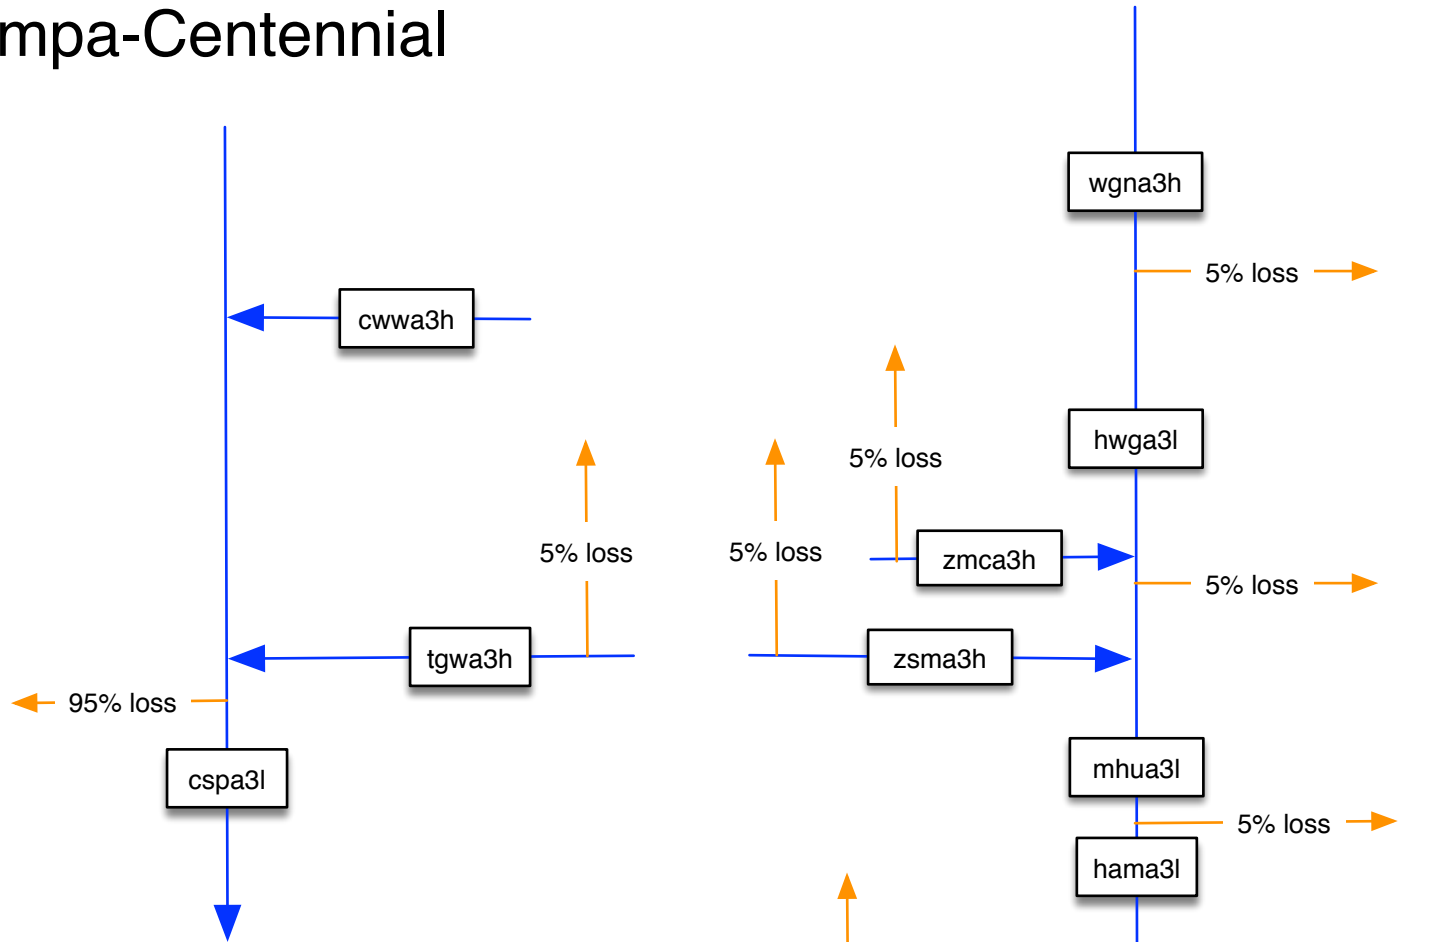

# Hassayampa-Centennial

- river
- diversion
- unmeasured depletion
- import
- export
- unmeasured return flow
- river segment
- reservoir segment

CSPA3 CENTENNIAL WASH - SOUTHERN PACIFIC, ARLINGTON, NR  
CWWA3 CENTENNIAL WASH @ WENDEN  
HAMA3 HASSAYAMPA - MORRISTOWN, NR  
HSTA3 HASSAYAMPA - ARLINGTON, NR  
HWGA3 HASSAYAMPA - BOX CANYON  
MHUA3 HASSAYAMPA - US-60  
TGWA3 TIGER WASH  
WGNA3 HASSAYAMPA - WAGONER RD  
WNBA3 JACKRABBIT WASH - TONOPAH, NR  
ZMCA3 MARTINEZ CREEK  
ZSMA3 SOLS WASH - MATTHIE, NR