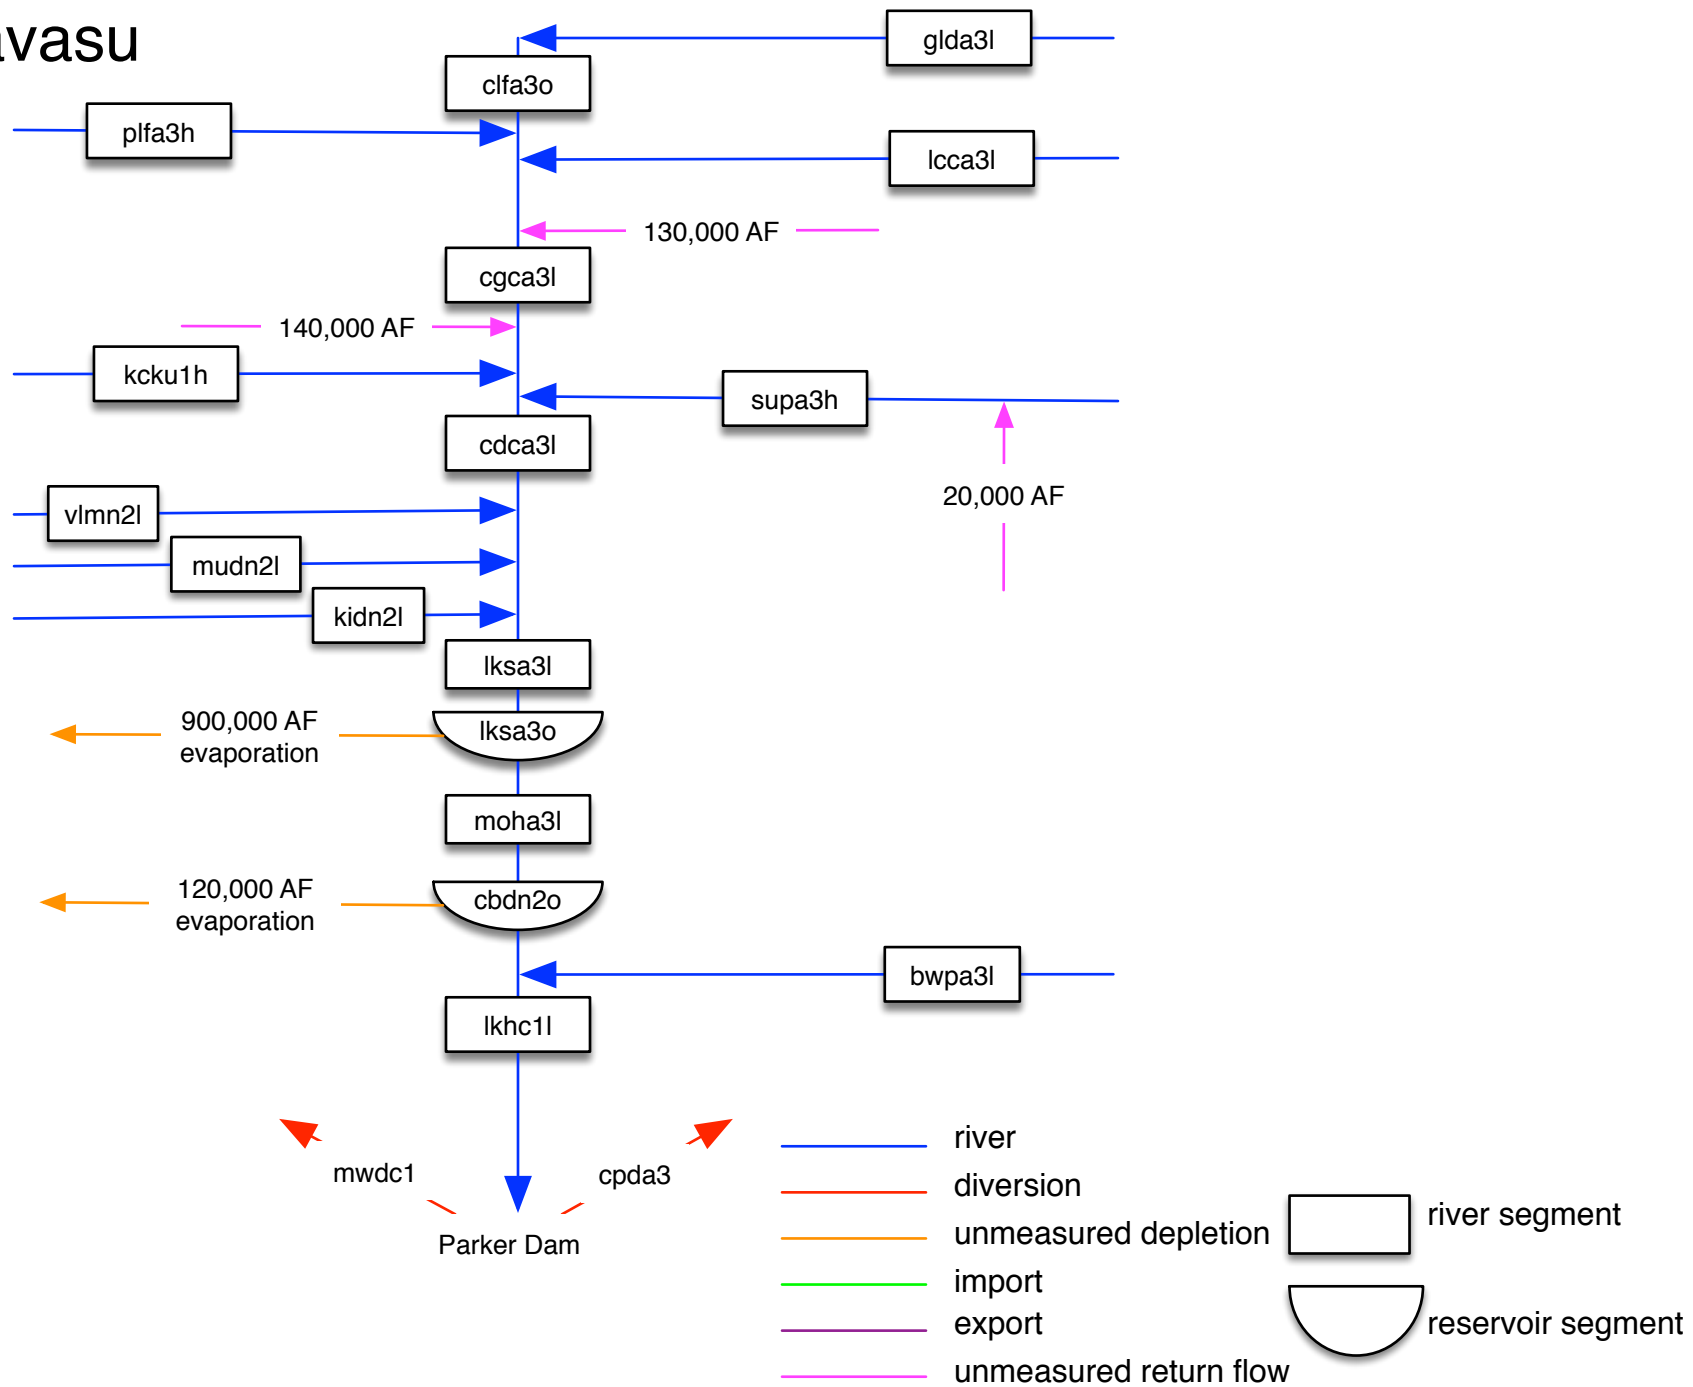

Lake Havasu

BWPA3 BILL WILLIAMS - PARKER, NR
CBDN2 COLORADO - DAVIS DAM, BLO
CDCA3 COLORADO - DIAMOND CK, ABV, PEACH SPRINGS, NR
CGCA3 COLORADO - GRAND CYN, NR
CLFA3 COLORADO - LEES FERRY
CPDA3 CENTRAL ARIZONA PROJECT DIV - LAKE HAVASU
GLDA3 COLORADO - LAKE POWELL, GLEN CYN DAM, AT
KCKU1 KANAB CK - KANAB, NR
KIDN2 LAS VEGAS WASH - 3-KIDS WASH
LCCA3 LITTLE COLORADO - CAMERON, NR
LKHC1 LAKE HAVASU - PARKER, NR
LKSA3 LAKE MEAD
MOHA3 LAKE MOHAVE - DAVIS DAM
MUDN2 MUDDY - GLENDALE, NR
MWCA3 WILLOW CK AT I-40
PLFA3 PARIA - LEES FERRY
SUPA3 HAVASU CK - SUPAI
VLMN2 VIRGIN - LAKE MEAD, ABV, OVERTON, NR