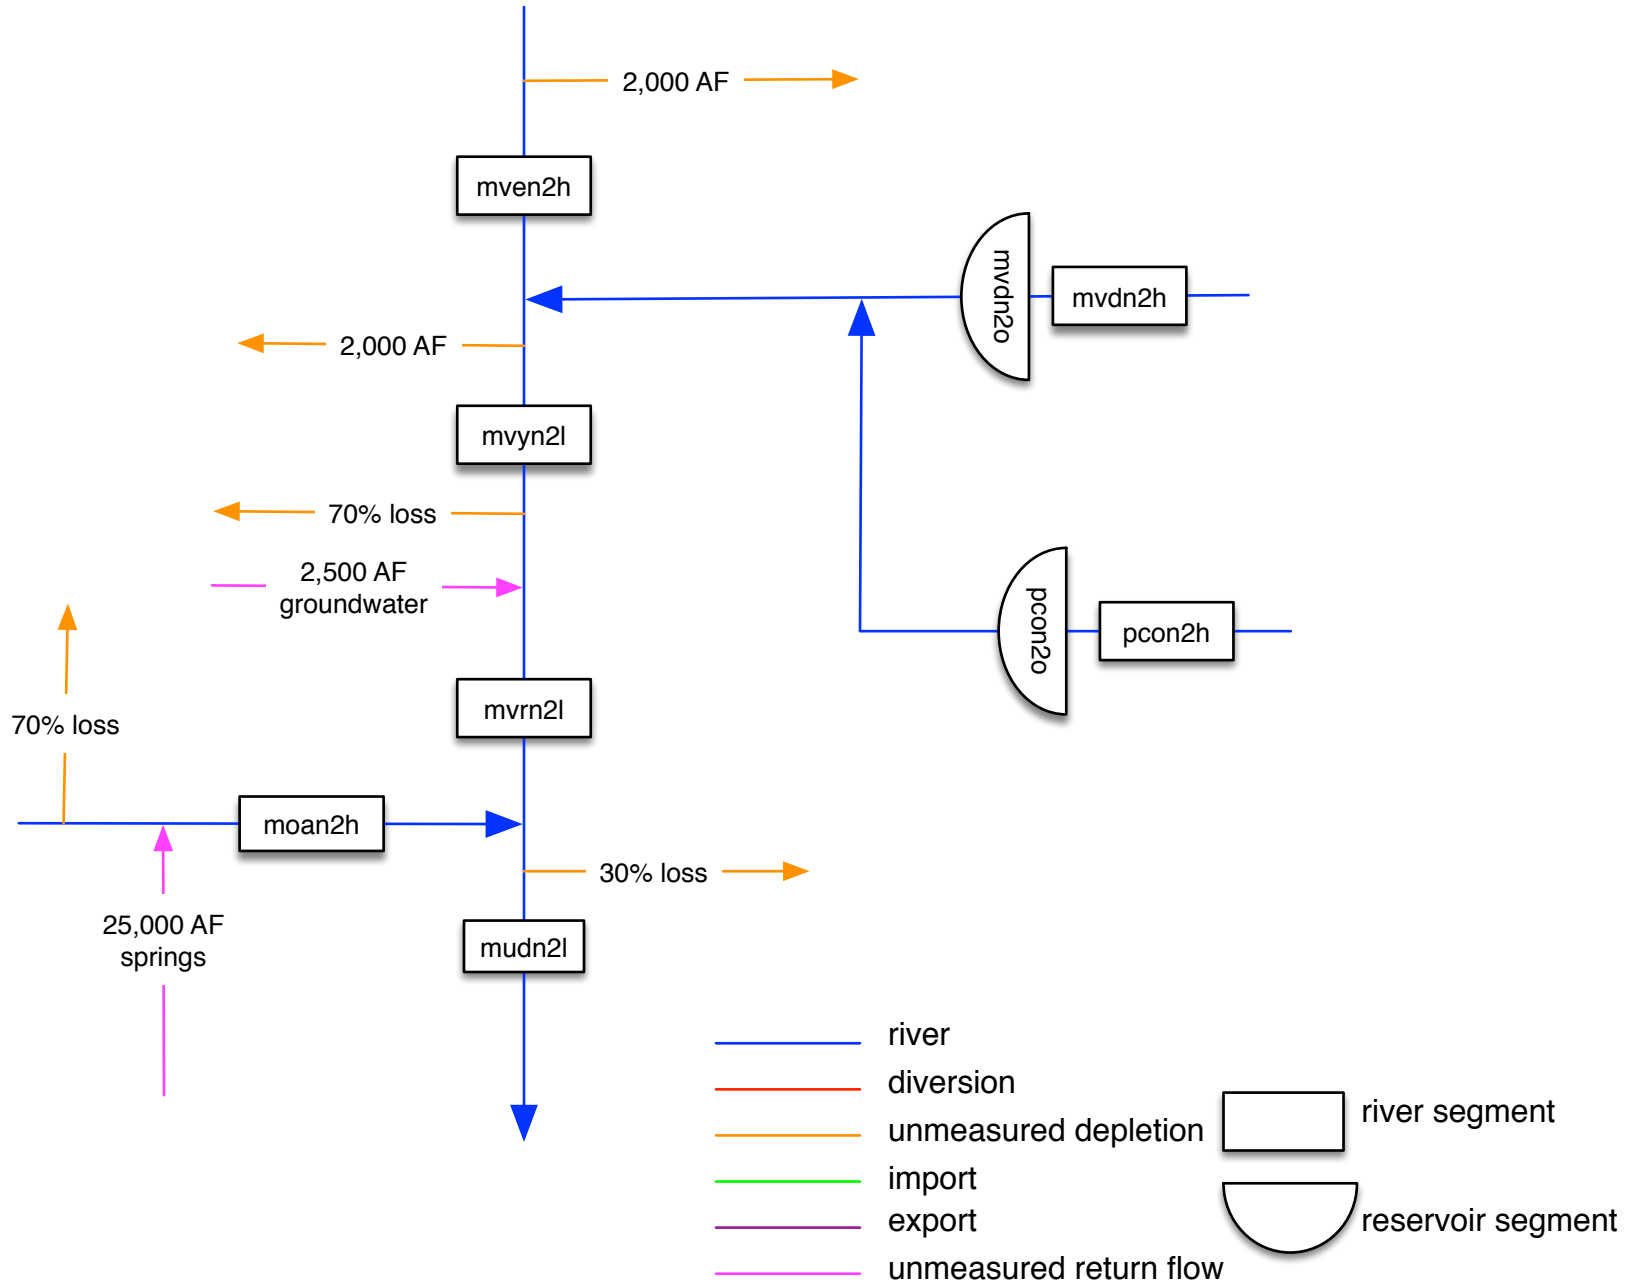

# Muddy

MOAN2 MUDDY - MOAPA, NR  
MUDN2 MUDDY - GLENDALE, NR  
MVDN2 MATHEW VLY DAM - CALIENTE 20SE  
MVEN2 MEADOW VALLEY WASH - EAGLE CANYON  
MVRN2 MEADOW VALLEY WASH - ROX, NR  
MVYN2 MEADOW VALLEY WASH - CALIENTE, NR  
PCON2 PINE CANYON DAM - CALIENTE 16SE