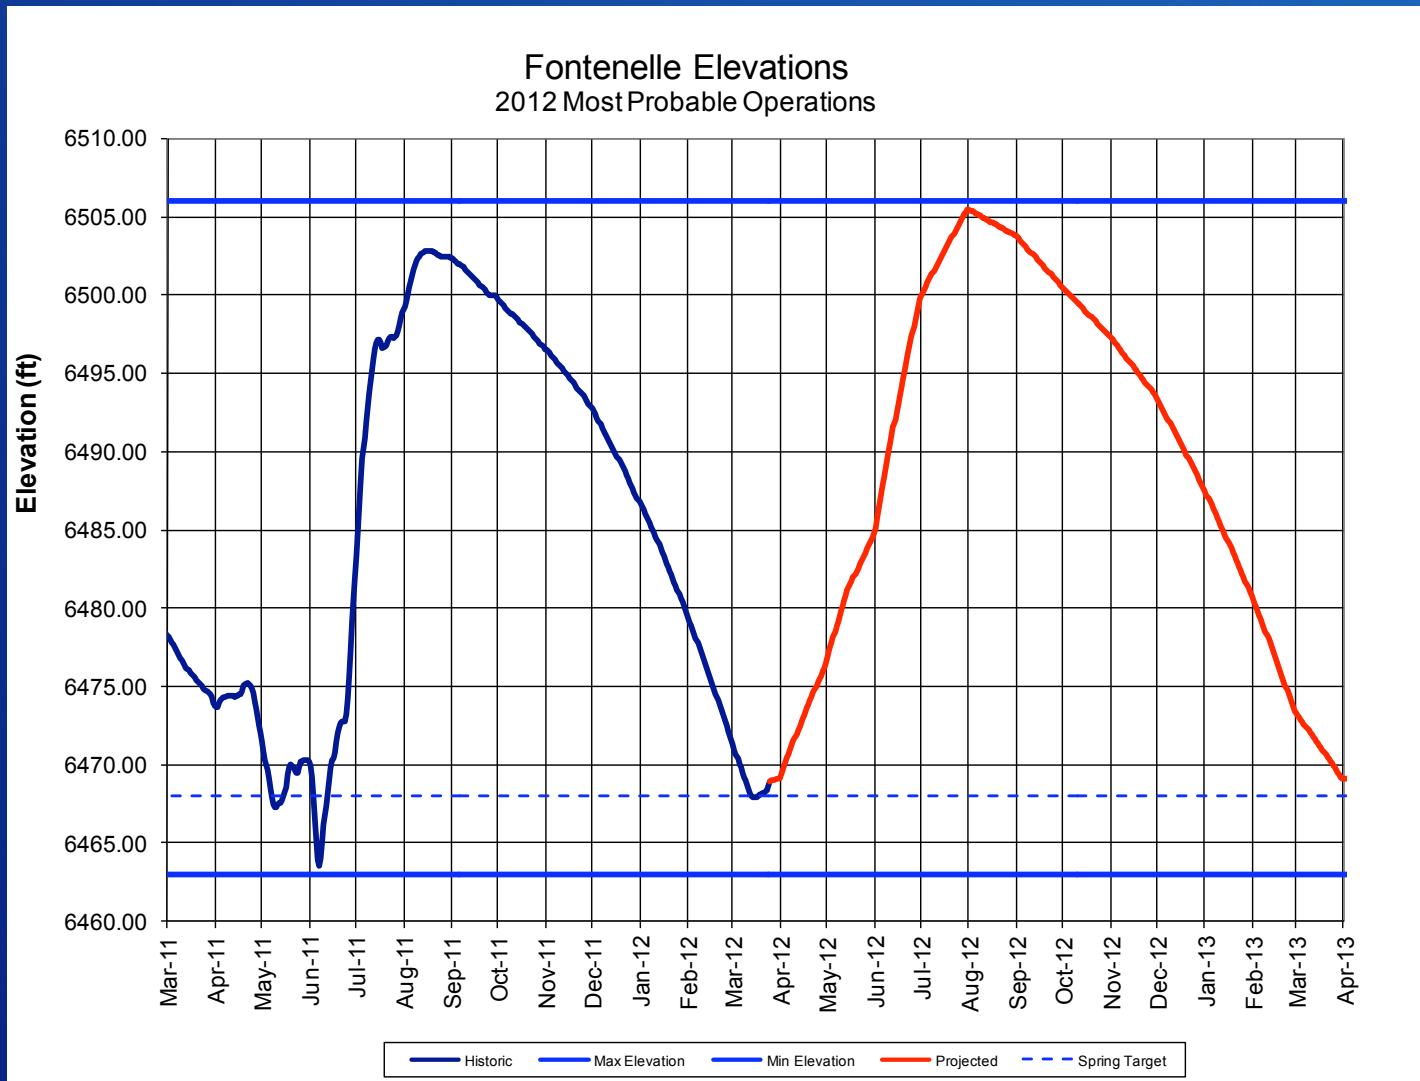

Green River Basin – Fontenelle and Flaming Gorge

RECLAMATION

Fontenelle Reservoir Elevation

Fontenelle Inflow and Release

Fontenelle Inflow and Release
2012 Most Probable Operations (Mid-March Forecast)